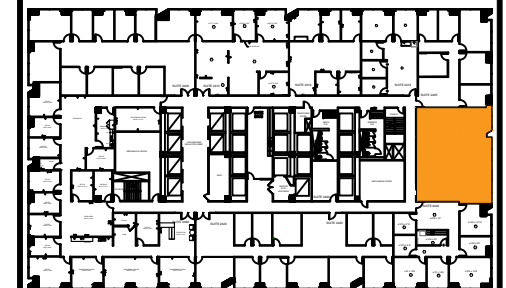

SUITE 2430

Suite 2430

1,801 RSF

SCALE: 1/8"=1'-0"
(11"x17")

Revision		Émission	
no.	issue	date	

Key Plan

Title:
24th Floor Plan
Suite 2430

Scale: N.T.S.

Drawn By:

Date:

Project Name and Location:
1700 Pacific
Dallas, TX

Room #:
#2430