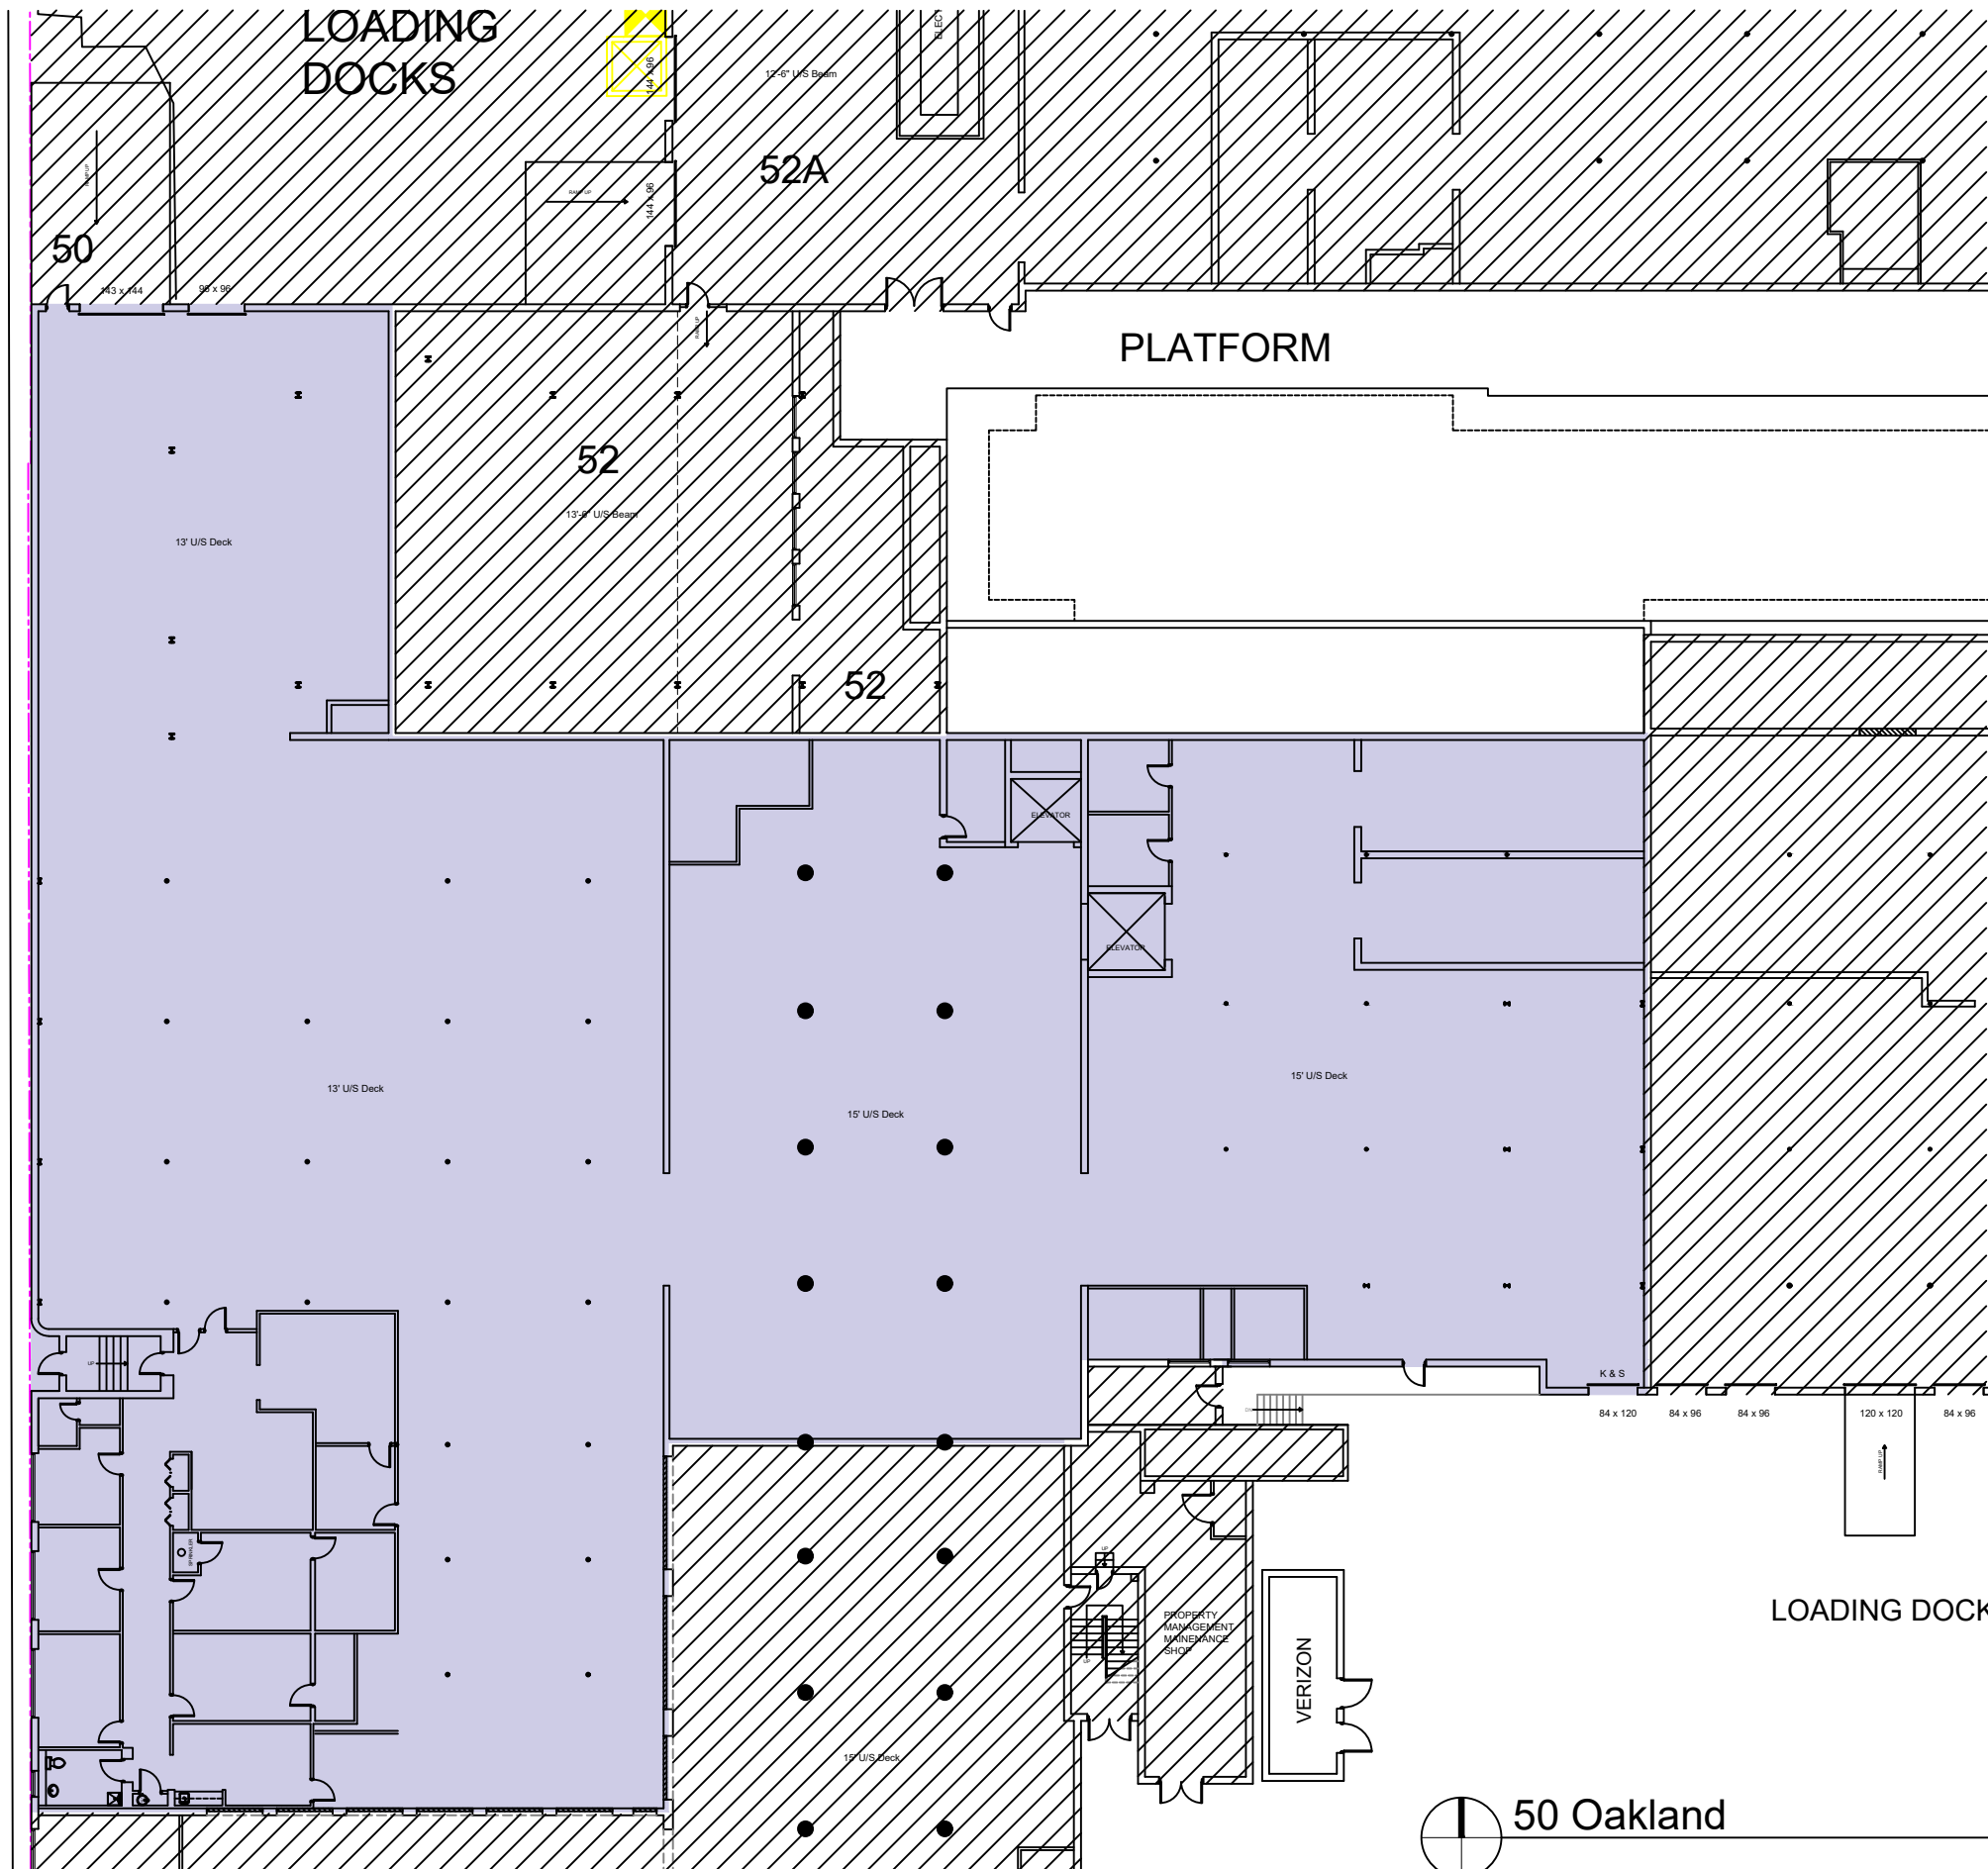

OAKLAND AVE.

50

50 Oakland

± 30,546 SQFT

Revision	Émission	
no.	issue	date

Title:

Scale: N.T.S.
 Drawn By: B.B.
 Date: 10.30.2018
 Project Name and Location:
OAKLAND PARK COMPLEX
 EAST HARTFORD, CT
 Room #:
50 OAKLAND AVE.

*Note That All Dimensions Are Approximate and subject to change without notice