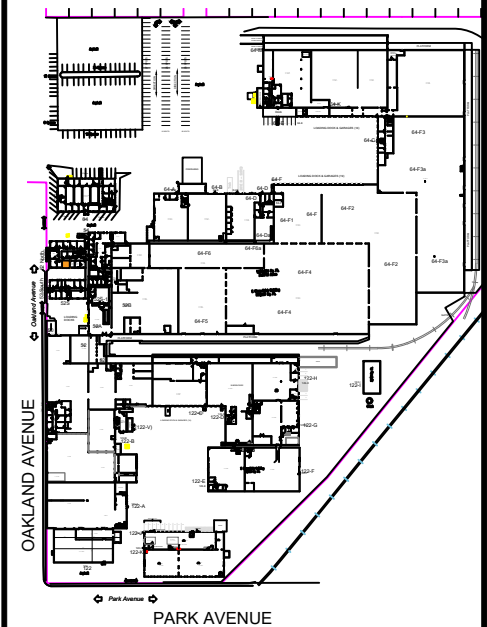

 52N Oakland Ave. Suite 107 299 SQ.FT.

Revision	Émission	
no.	issue	date

Key Plan

Title:
 52N Oakland Suite 107
 Floor Plan

**OLYMBEC
 USA**
 52N OAKLAND
 EAST HARTFORD, CT
 TEL: 1-888-OLYMBEC
 WWW.OLYMBEC.COM

Scale: N.T.S.

Drawn By:
C.M.

Date:

Project Name and Location:
 OAKLAND-PARK COMPLEX
 EAST HARTFORD, CT

Room #:
 52N OAKLAND AVE.- SUITE 107