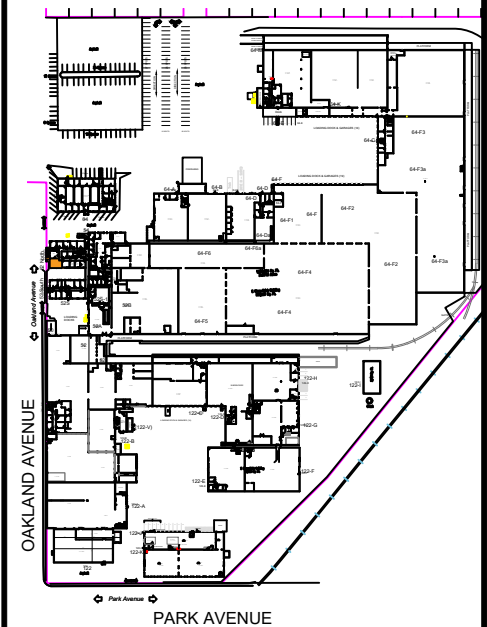

 52N Oakland Ave. Suite 108 571 SQ.FT.

*Note That All Dimensions Are Approximate and subject to change without notice

Revision	Émission	
no.	issue	date

Key Plan

Title:
 52N Oakland Suite 108
 Floor Plan

**OLYMBEC
 USA**
 52N OAKLAND
 EAST HARTFORD, CT
 TEL: 1-888-OLYMBEC
 WWW.OLYMBEC.COM

Scale: N.T.S.
 Drawn By:
 C.M.
 Date:
 Project Name and Location:
 OAKLAND-PARK COMPLEX
 EAST HARTFORD, CT
 Room #:
 52N OAKLAND AVE.- SUITE 108