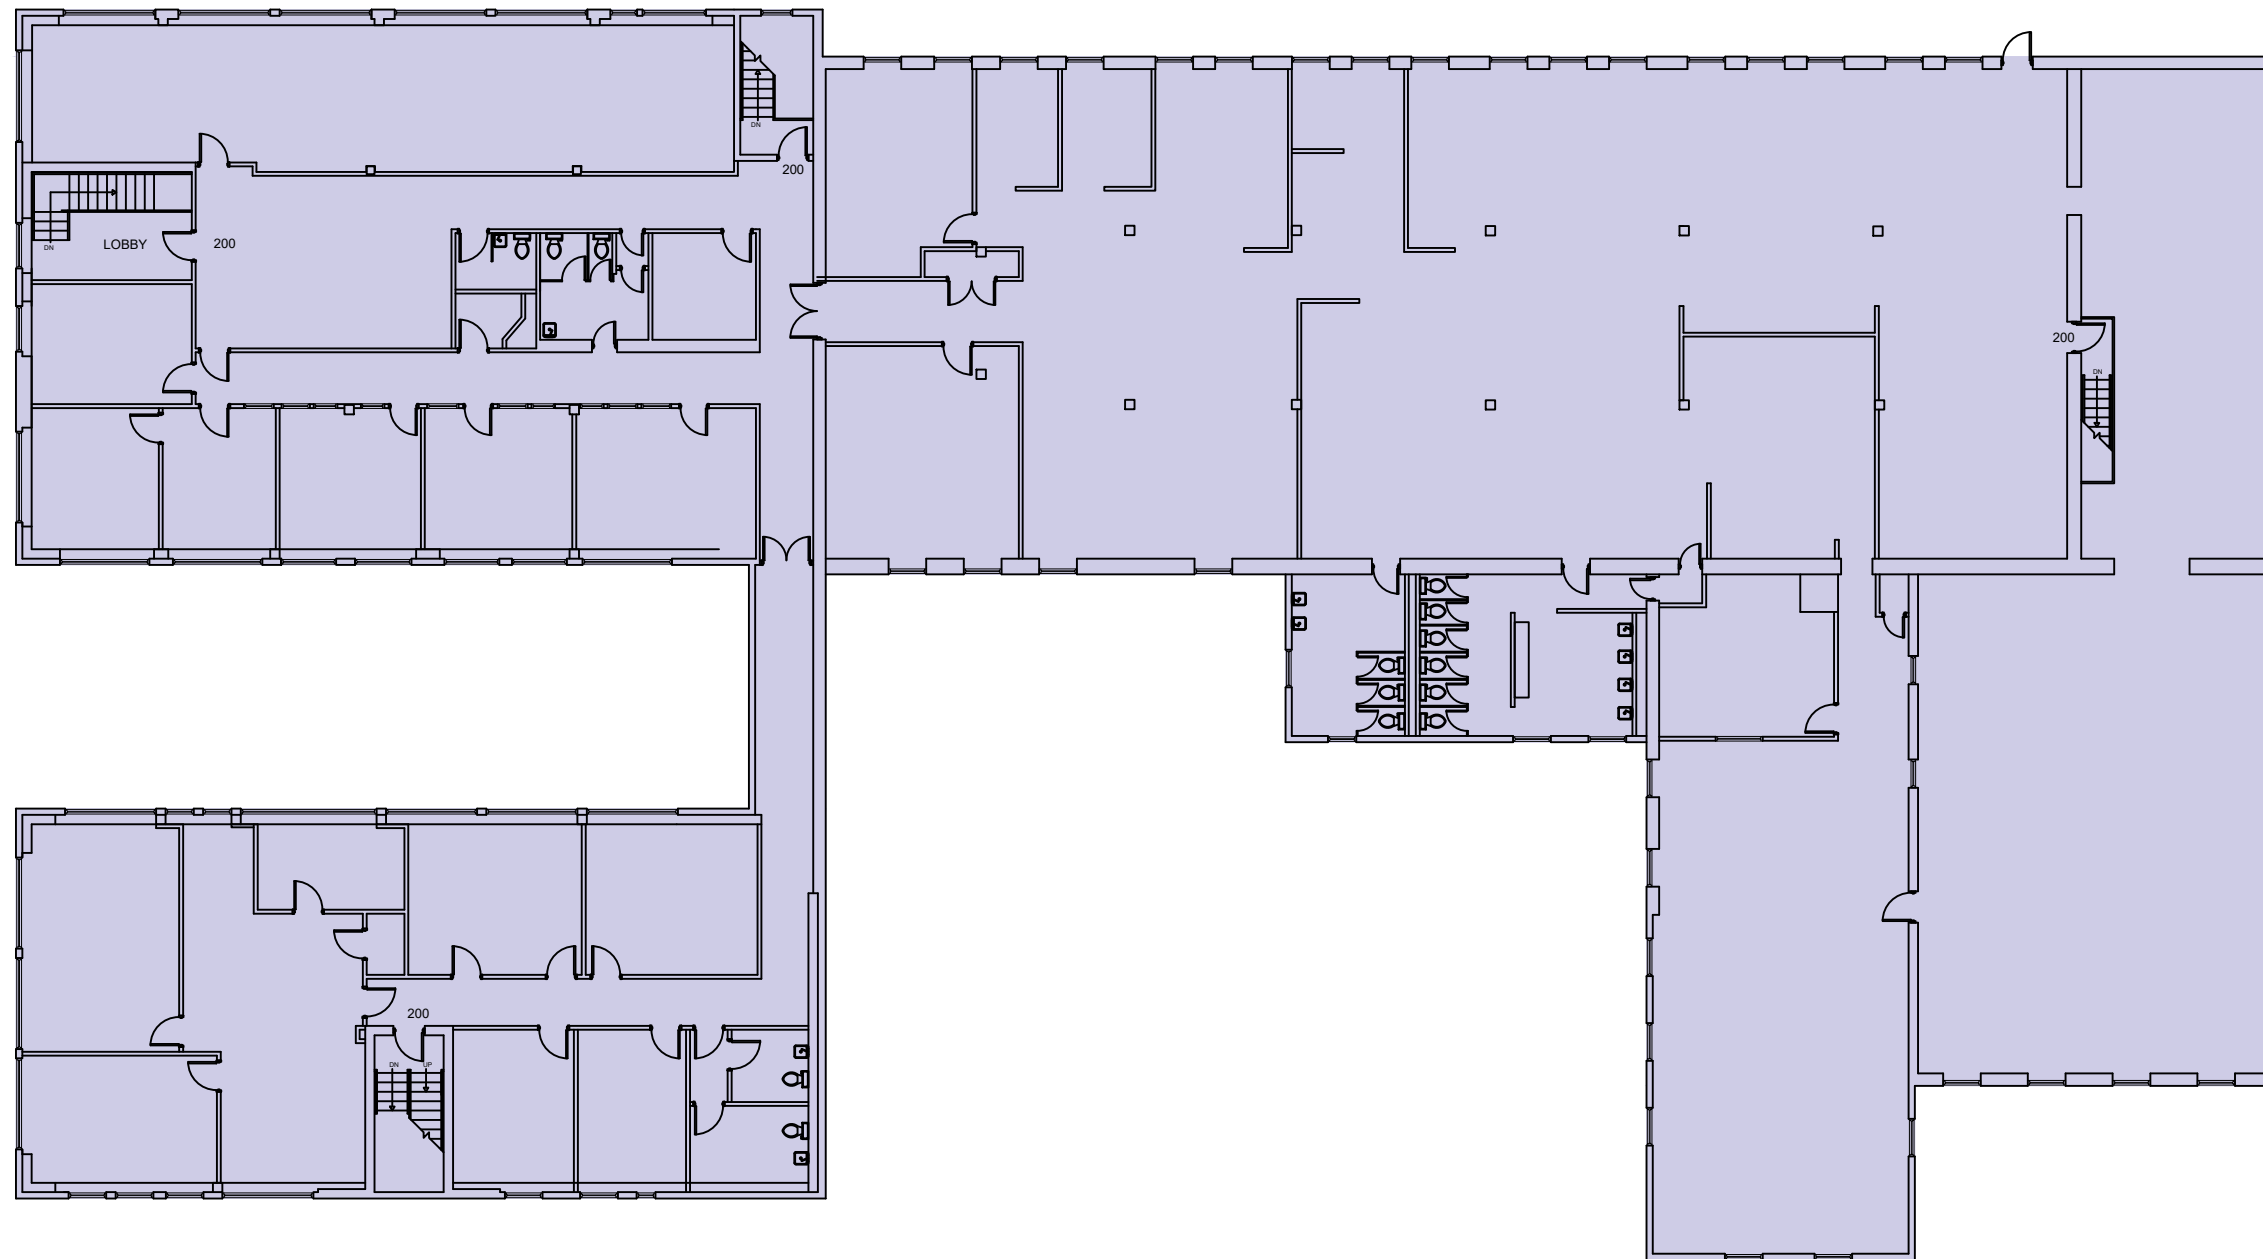

52 North

52 South

2nd Floor Offices

± 24,837 RSF

*Note That All Dimensions Are Approximate and subject to change without notice

Revision	Émission	
no.	issue	date

Title:
52S Oakland
Suite 200

**OLYMBEC
USA**

52N OAKLAND
EAST HARTFORD, CT
TEL: 1-888-OLYMBEC
WWW.OLYMBEC.COM

Scale: N.T.S.
Drawn By:

Date:

Project Name and Location:
OAKLAND-PARK COMPLEX
EAST HARTFORD, CT

Room #:
52 OAKLAND AVE. - SUITE 200