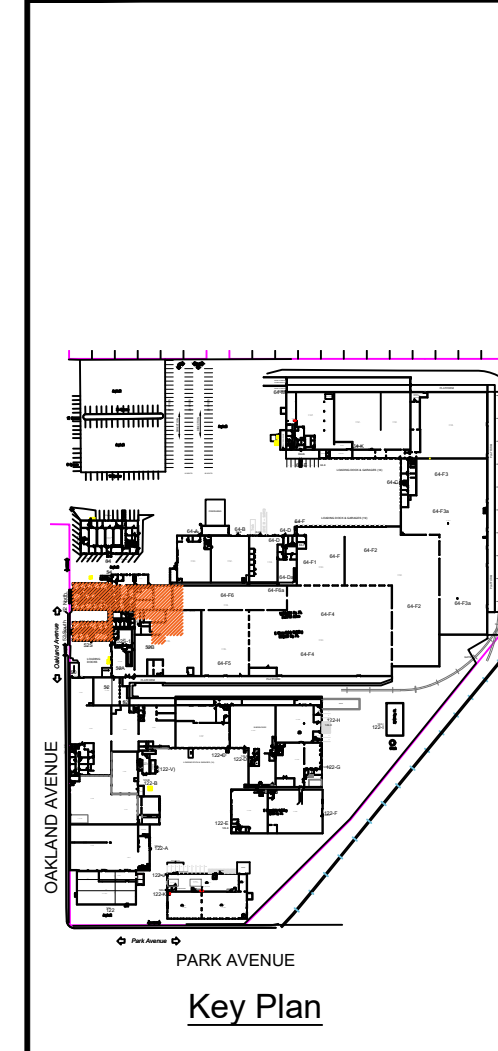

52 North

52 South

2nd Floor Offices

± 24,837 RSF

*Note That All Dimensions Are Approximate and subject to change without notice

Revision	Émission	
no.	issue	date

Title:
52S Oakland
Suite 200

**OLYMBEC
USA**

52N OAKLAND
EAST HARTFORD, CT
TEL: 1-888-OLYMBEC
WWW.OLYMBEC.COM

Scale: N.T.S.
Drawn By:

Date:

Project Name and Location:
OAKLAND-PARK COMPLEX
EAST HARTFORD, CT

Room #:
52 OAKLAND AVE. - SUITE 200