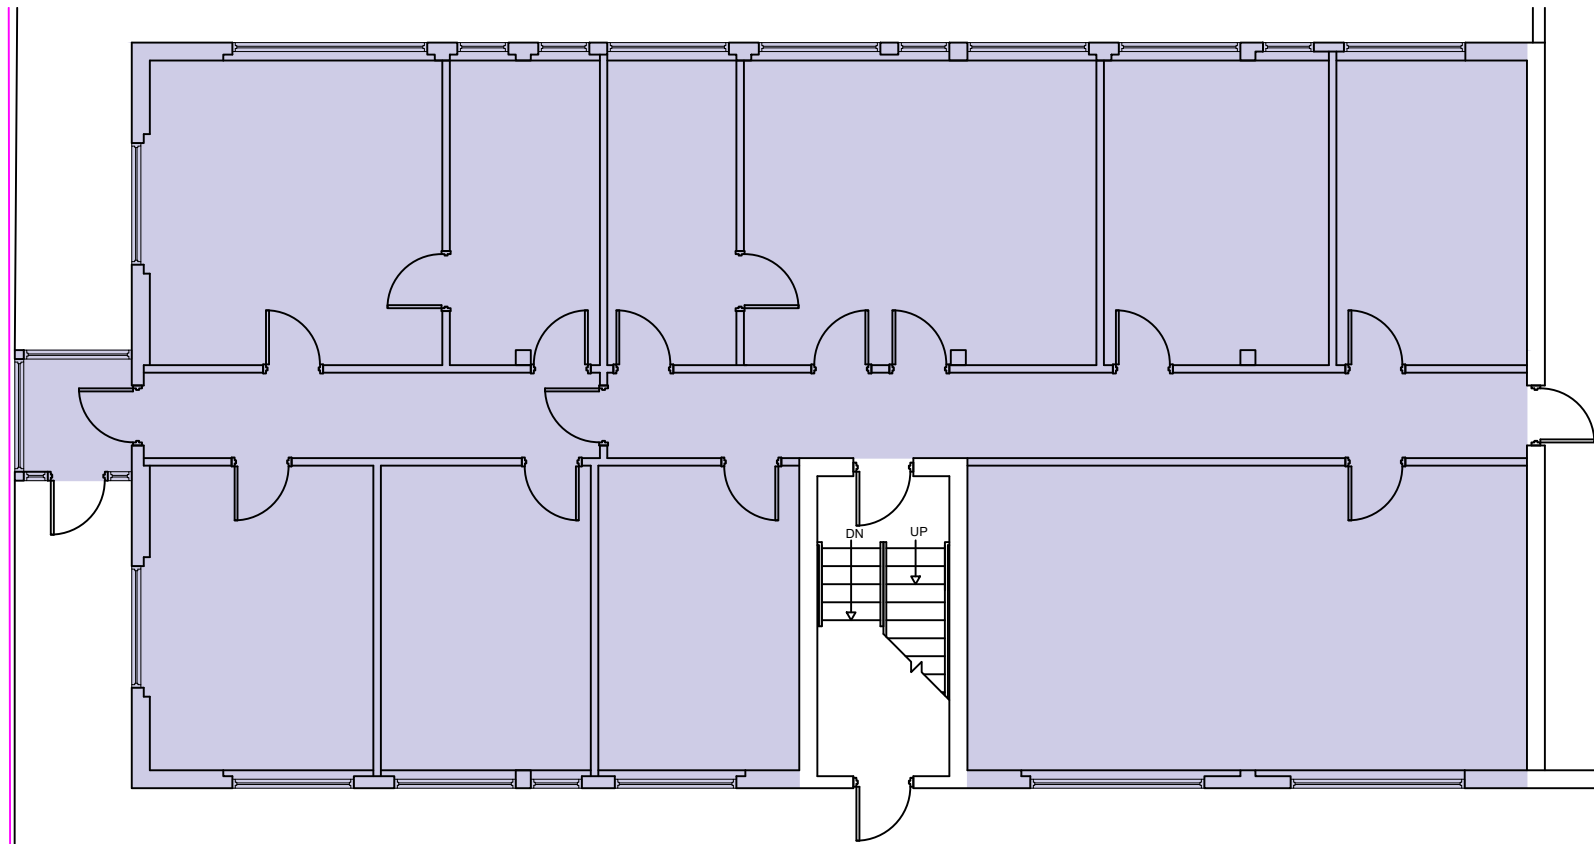

52 South

52S Oakland Ave.

± 3,456 RSF

Revision		Émission	
no.	issue	date	

Key Plan

Title:
52S Oakland
Floor Plan

Scale: N.T.S.

Drawn By:

Date:

Project Name and Location:
OAKLAND-PARK COMPLEX
EAST HARTFORD, CT

Room #:
52S OAKLAND AVE.

*Note That All Dimensions Are Approximate and subject to change without notice