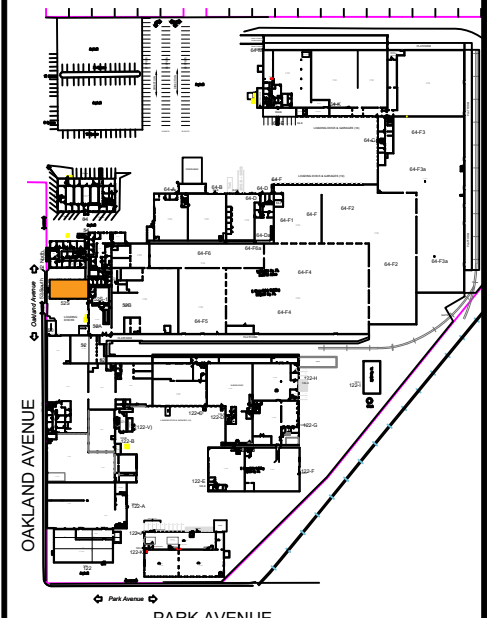

52 South

52S Oakland Ave.

± 3,456 RSF

Revision		Émission	
no.	issue	date	

Key Plan

Title:
52S Oakland
Floor Plan

Scale: N.T.S.

Drawn By:

Date:

Project Name and Location:
OAKLAND-PARK COMPLEX
EAST HARTFORD, CT

Room #:
52S OAKLAND AVE.

*Note That All Dimensions Are Approximate and subject to change without notice