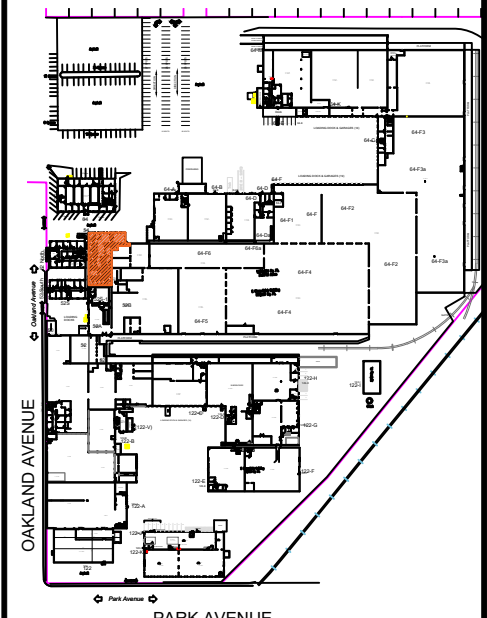

54 Oakland Ave.

± 7,277 SQFT

*Note That All Dimensions Are Approximate and subject to change without notice

| Revision | Émission | |
|----------|----------|------|
| | | |
| | | |
| | | |
| | | |
| | | |
| no. | issue | date |

Key Plan

Title:
54 Oakland
Floor Plan

**OLYMBEC
USA**
52N OAKLAND
EAST HARTFORD, CT
TEL: 1-888-OLYMBEC
WWW.OLYMBEC.COM

Scale: N.T.S.

Drawn By:

Date:

Project Name and Location:
OAKLAND-PARK COMPLEX
EAST HARTFORD, CT

Room #:
54 OAKLAND AVE.