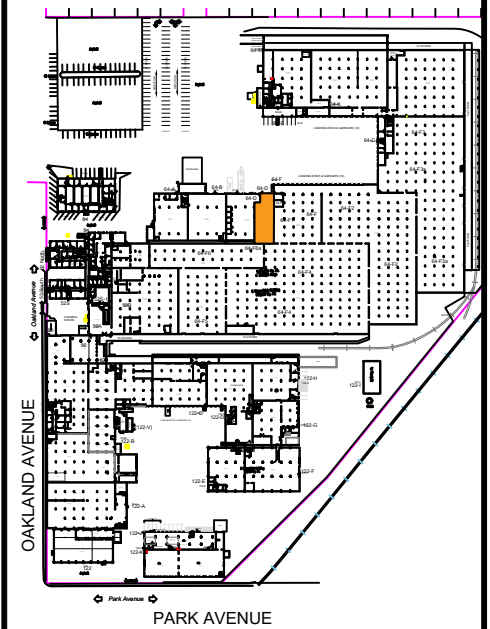

64Da Oakland

4,350 SQFT

\*Note That All Dimensions Are Approximate and subject to change without notice

Revision	Émission	
no.	issue	date

**Key Plan**

Title:  
64Da OAKLAND AVE.

Scale: As Shown  
 Drawn By: BB  
 Date: 03.26.2021  
 Project Name and Location:  
 OAKLAND-PARK COMPLEX  
 EAST HARTFORD, CT  
 Room #:  
 64Da OAKLAND AVE.