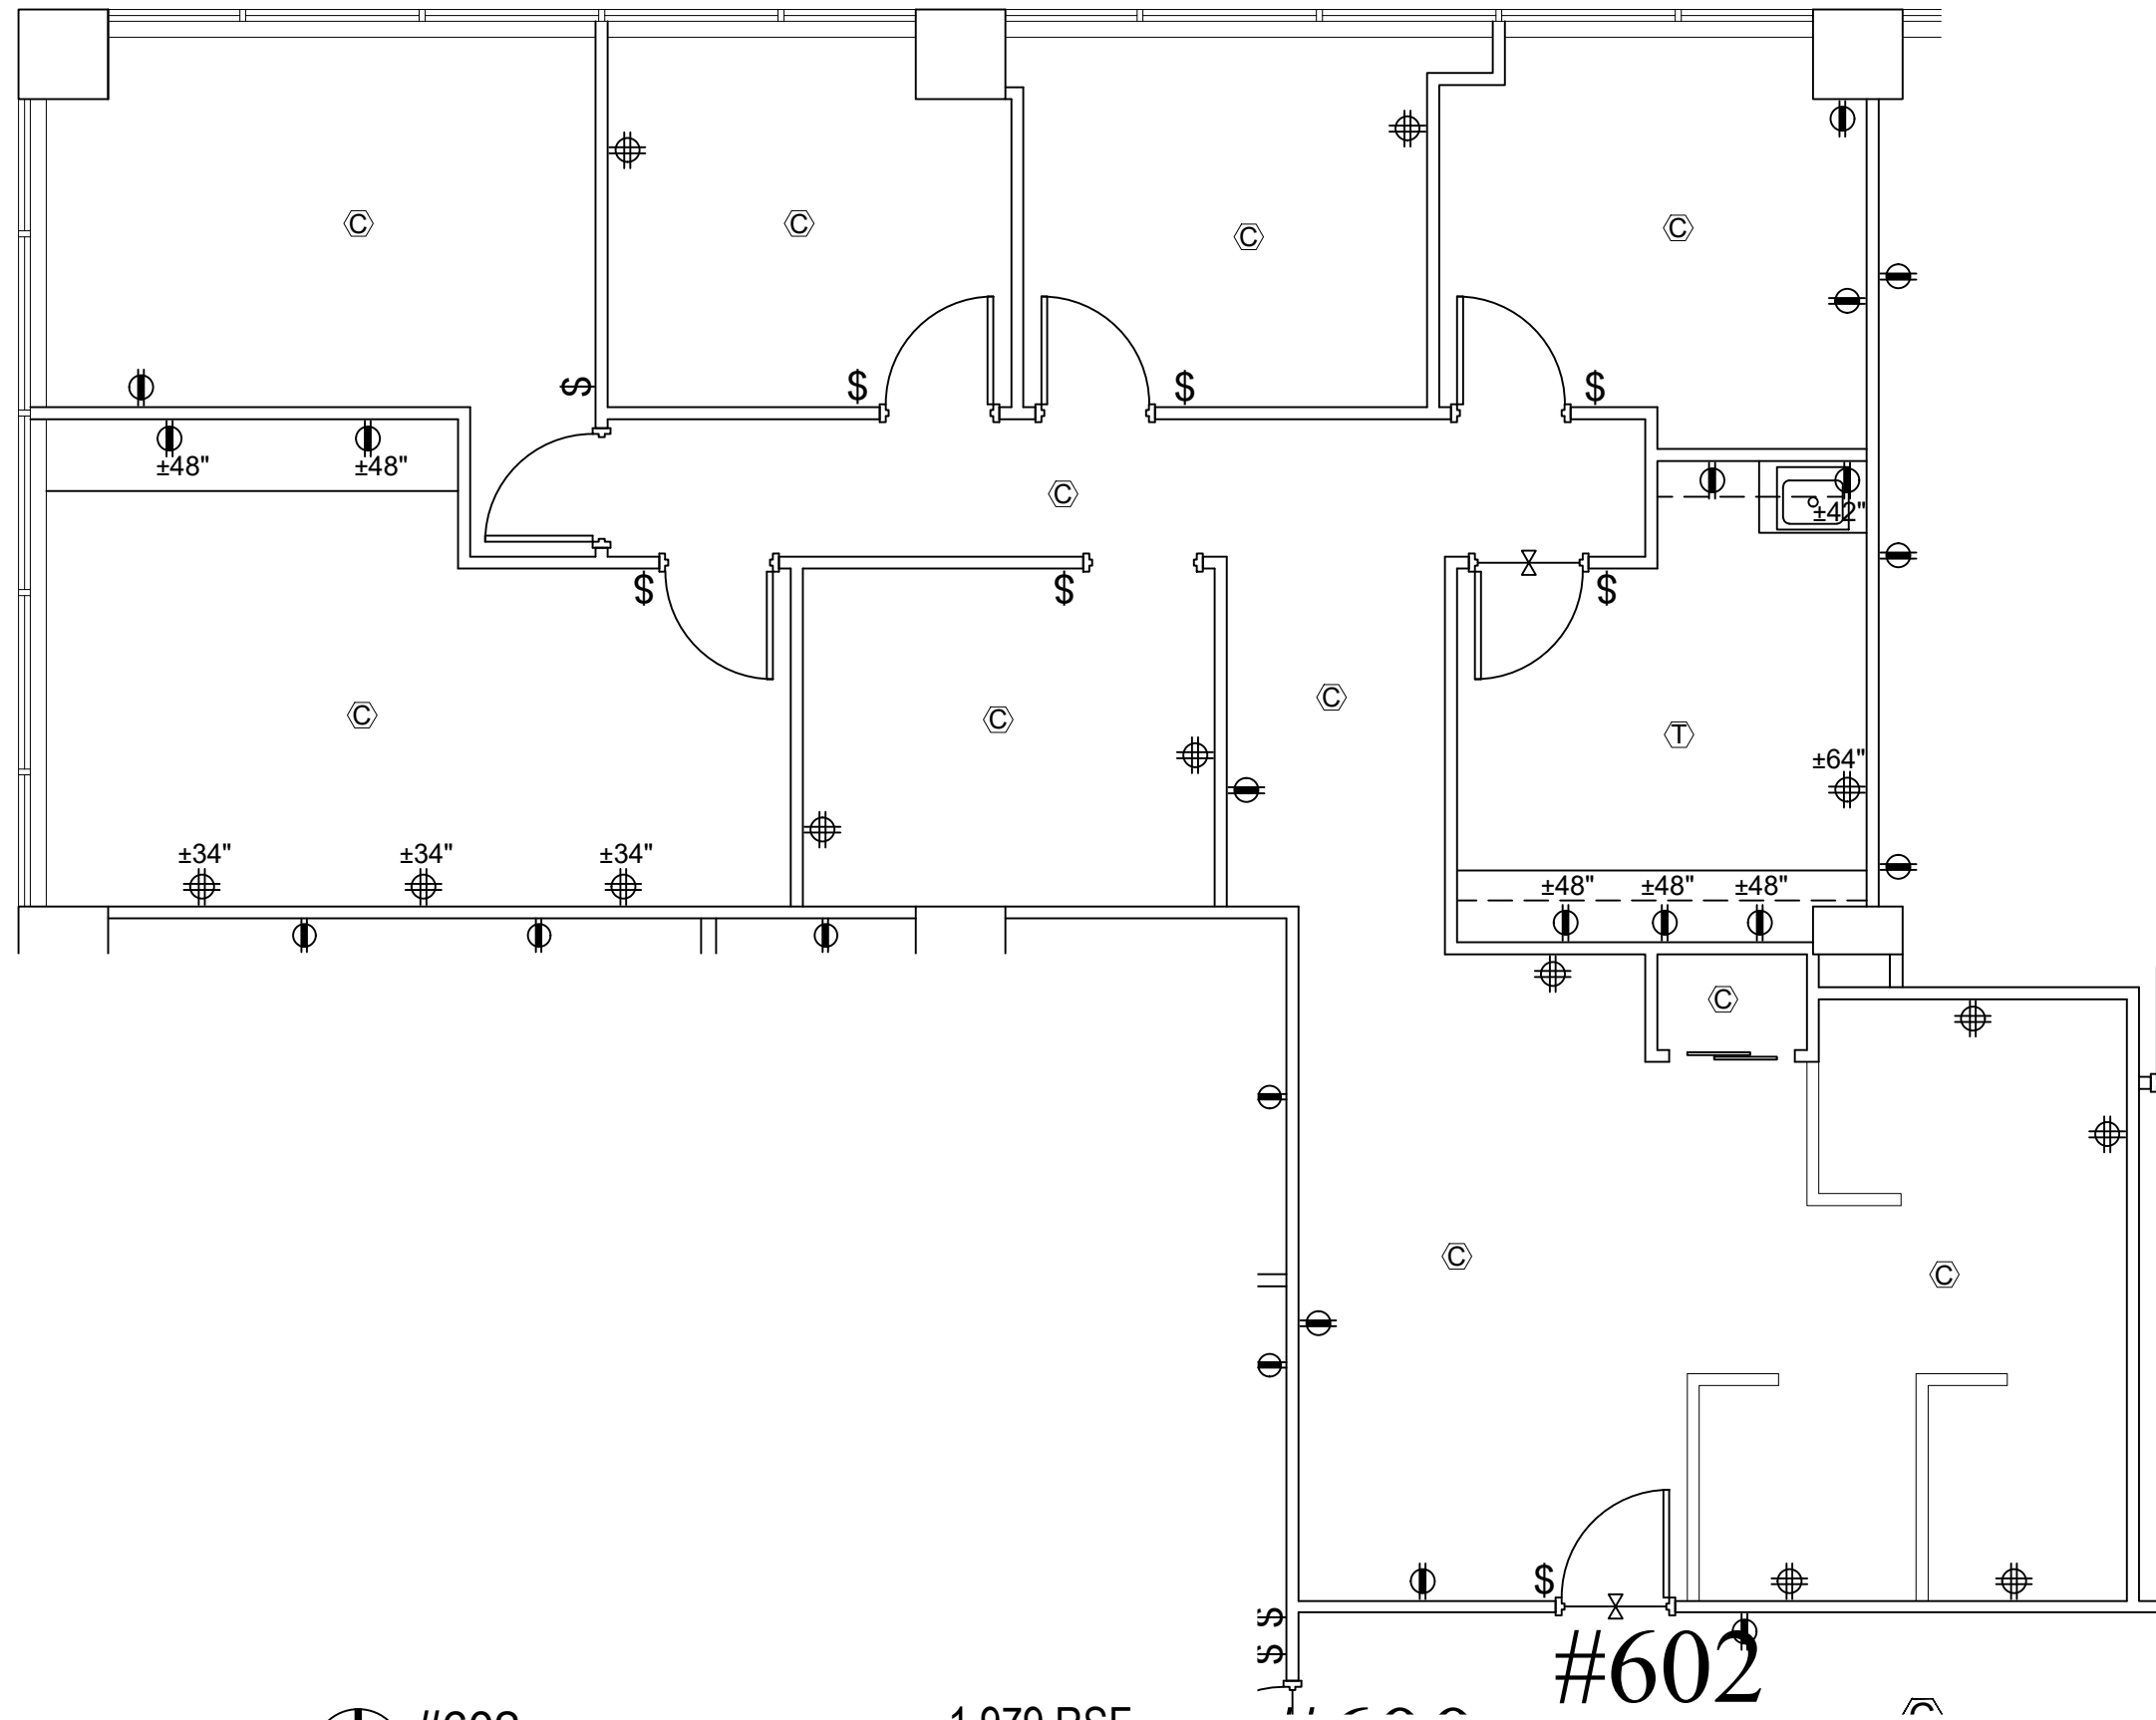

G:\Cad Files\Kermit Drive 1101 Nashville, TN\Kermit Drive 1101 - The Oaks Tower.dwg, 1/3/2024 8:54:28 AM, kcarlists, Olymbec, Olymbec

#602

SCALE: 3/16" = 1'-0"
(11x17)

1,979 RSF

#602

Legend:

Key Plan

no.	issue	date

Title:
Floor Plan

Scale: 3/16" = 1'-0"
Drawn By:
Date:

Project Name and Location:
**1101 Kermit Drive
Nashville, TN 37217**
Suite/Room #
#602

1004 East Brooks Road
Memphis, TN 38116
Tel: 1-888-OLYMBEC
WWW.OLYMBEC.COM

*Note That All Dimensions Are Approximate and subject to change without notice