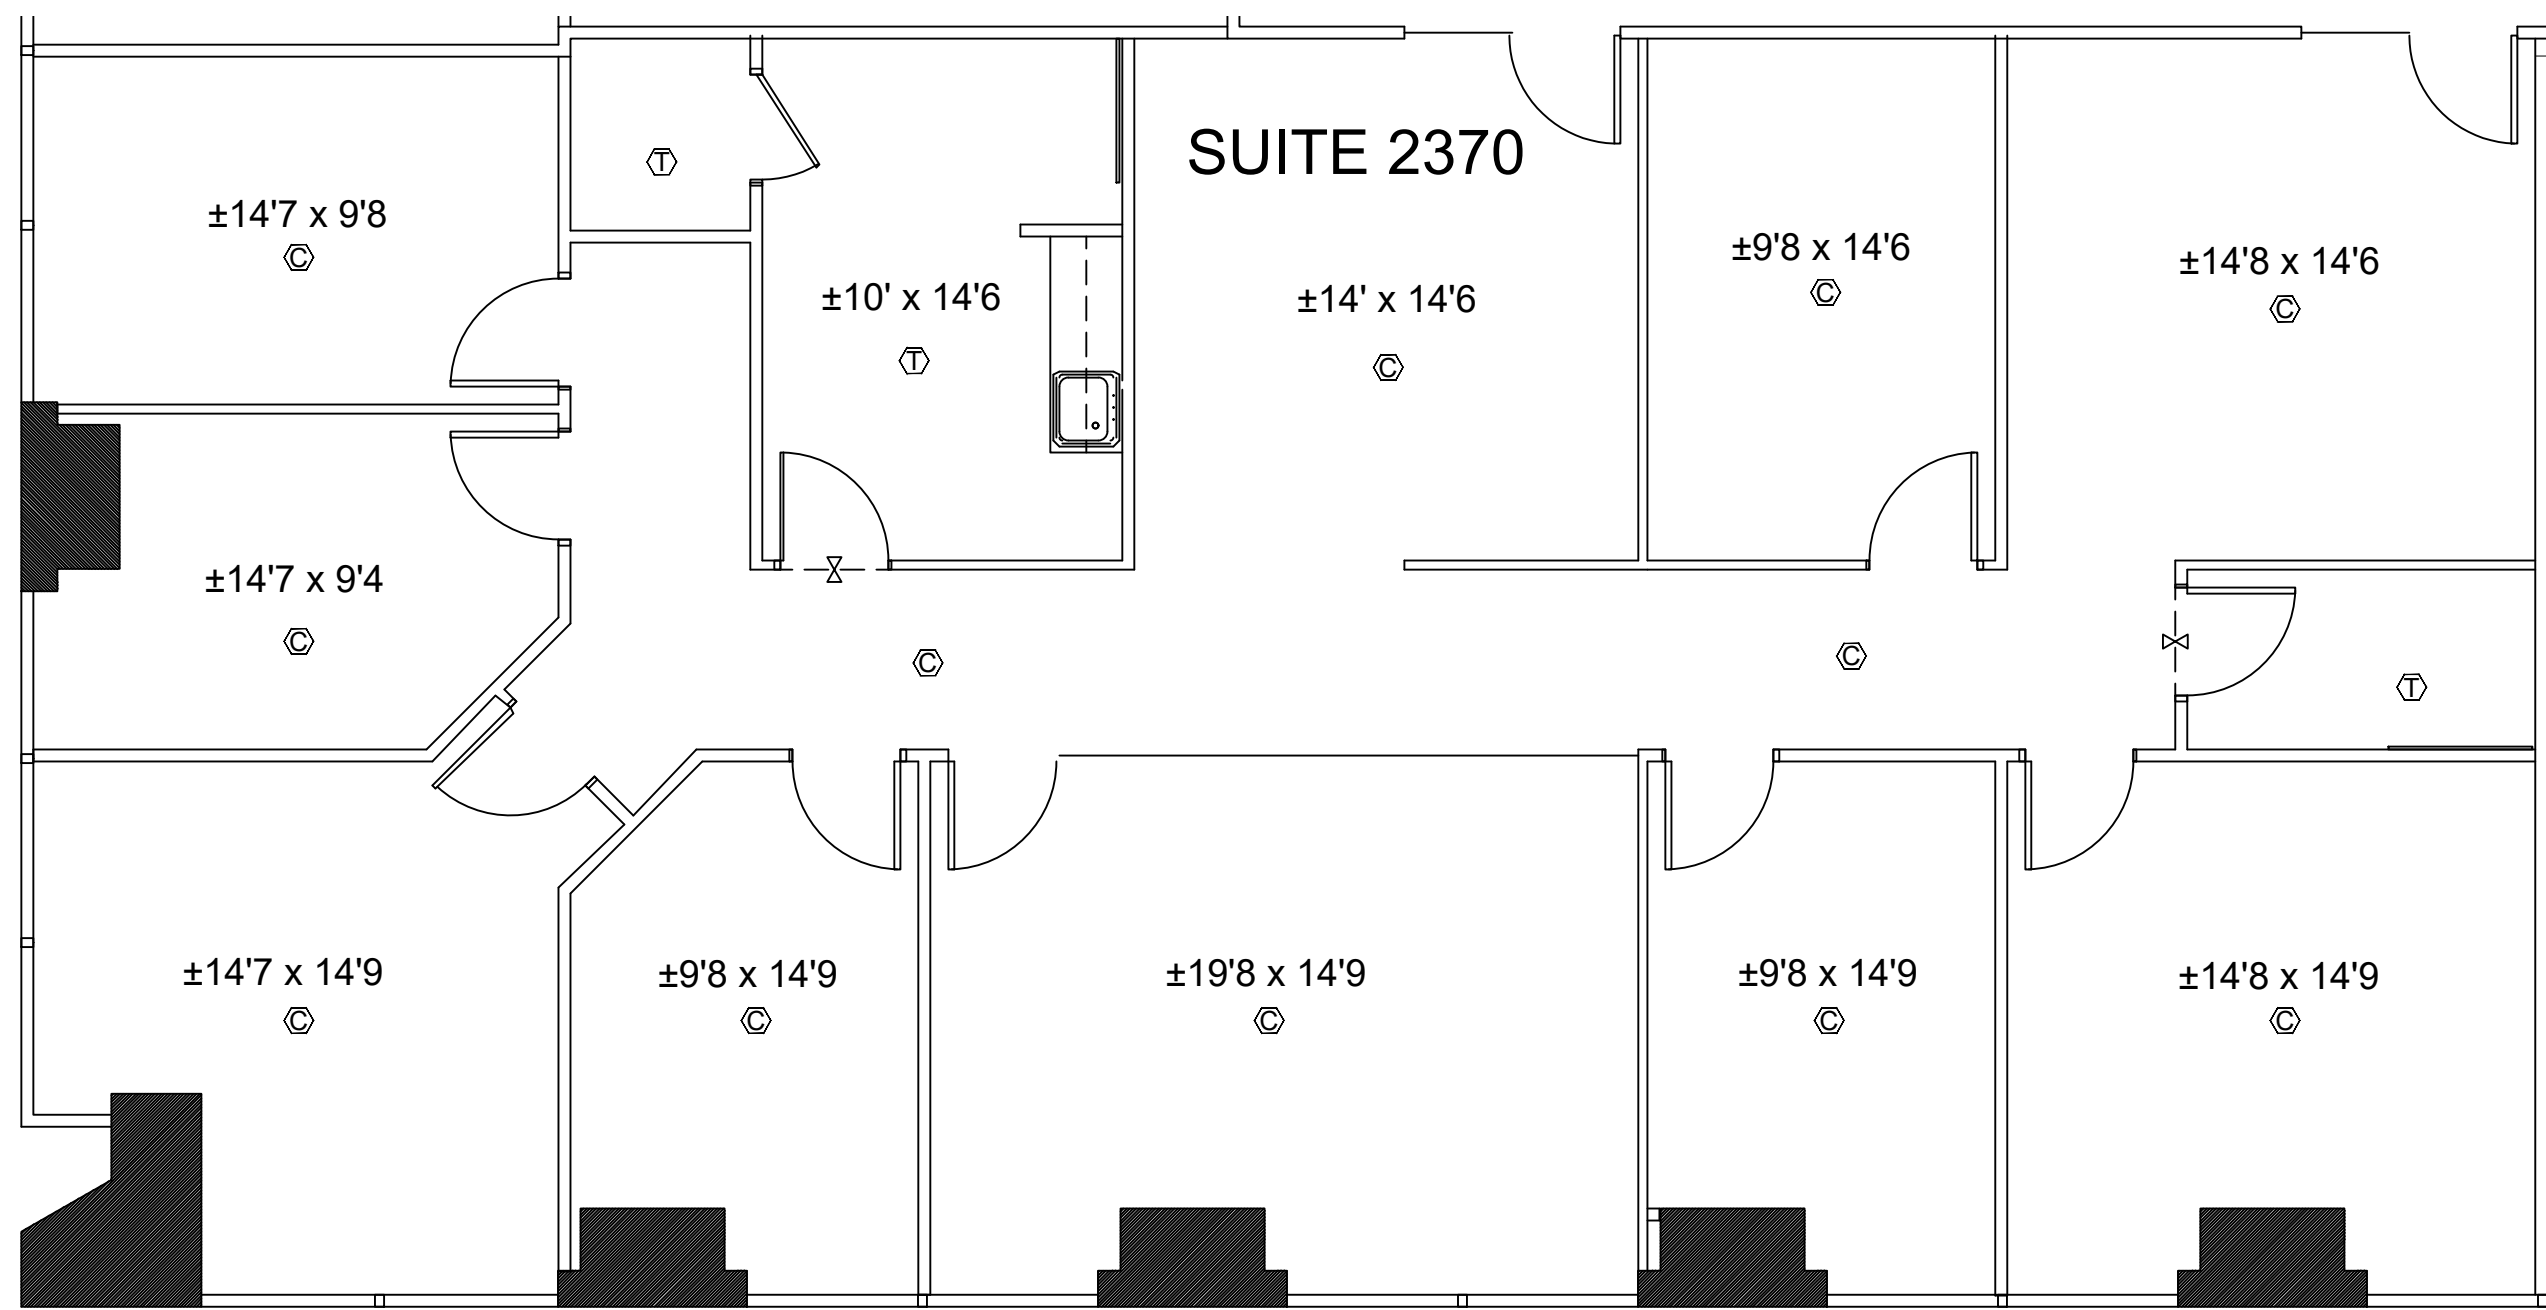

Revision	Émission	
no.	issue	date

Key Plan

Title:
23rd Floor Plan
Suite 2370

Scale: N.T.S.
Drawn By:

Date:

Project Name and Location:
1700 Pacific
Dallas, TX

Room #:
#2370

Suite 2370 2,902 RSF
 SCALE: 1/8"=1'-0"
 (11"x17")

*Note That All Dimensions Are Approximate and subject to change without notice