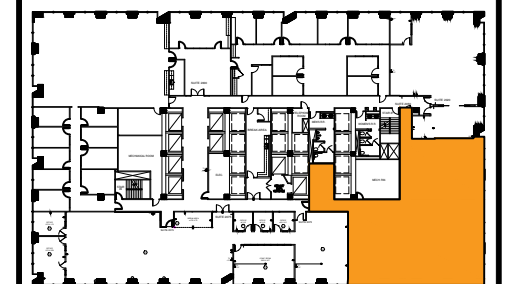

Revision	Émission	
no.	issue	date

Key Plan

Title:
20th Floor Plan
Suite 2050

1700
PACIFIC

Scale: N.T.S.

Drawn By:

Date:

Project Name and Location:
1700 Pacific
Dallas, TX

Room #:
#2050

Suite 2050
SCALE: 3/32"=1'-0"

4,938 RSF

*Note That All Dimensions Are Approximate and subject to change without notice