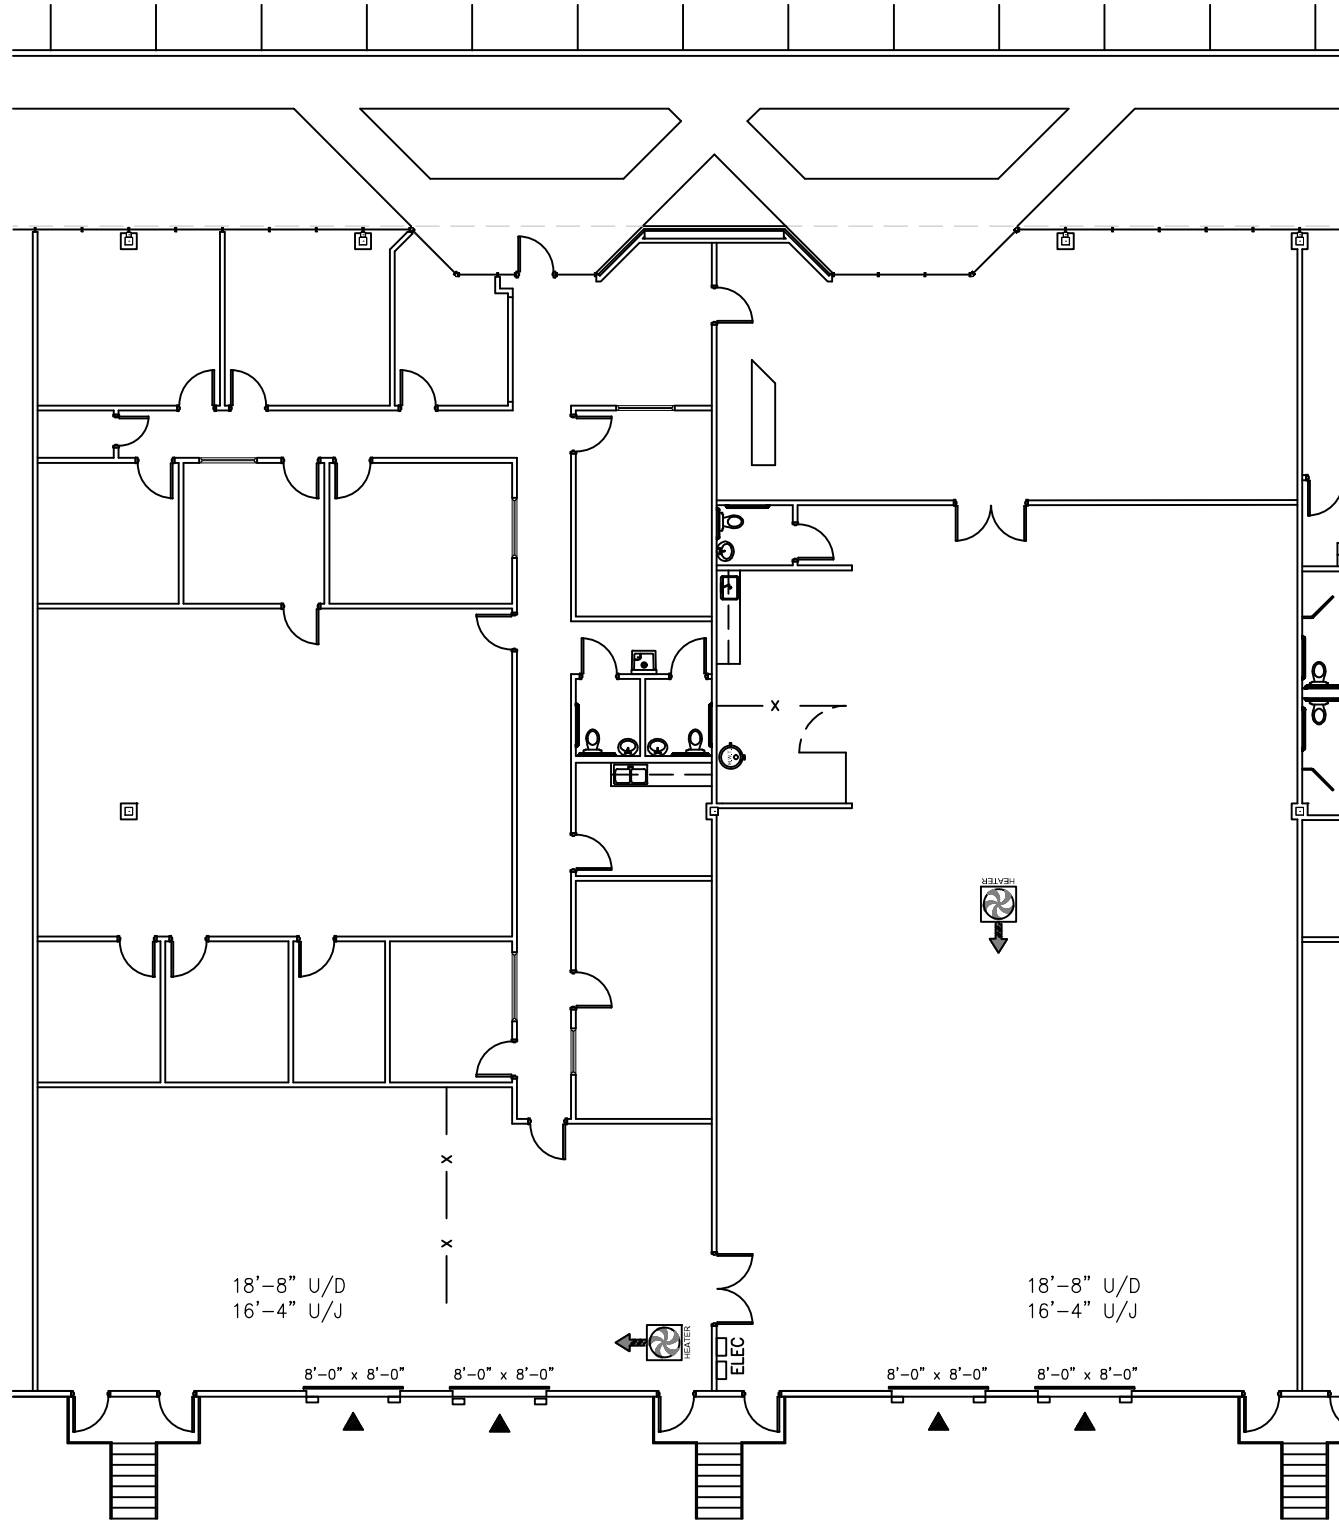

G:\Cad Files\Corporate Park - (Knight - S. Perkins - Winchester, Memphis, TN)\Winchester Rd 4539, Memphis, TN\Winchester Rd 4539, Memphis, TN.dwg, 3/25/2021 9:21:03 AM, Icarisla, Olymbec, Olymbec

Suite #107

10,829 RSF

SCALE: 1/16" = 1'-0"
(11x17)

Legend:

no.	issue	date

Title:
Floor Plan

Scale: 1/16" = 1'-0"	 OLYMBEC USA 1004 East Brooks Road Memphis, TN 38116 Tel: 1-888-OLYMBEC WWW.OLYMBEC.COM
Drawn By: LGC	
Date:	
Project Name and Location: 4539 Winchester Road Memphis, TN 38118	
Suite/Room # Suite #107	

*Note That All Dimensions Are Approximate and subject to change without notice