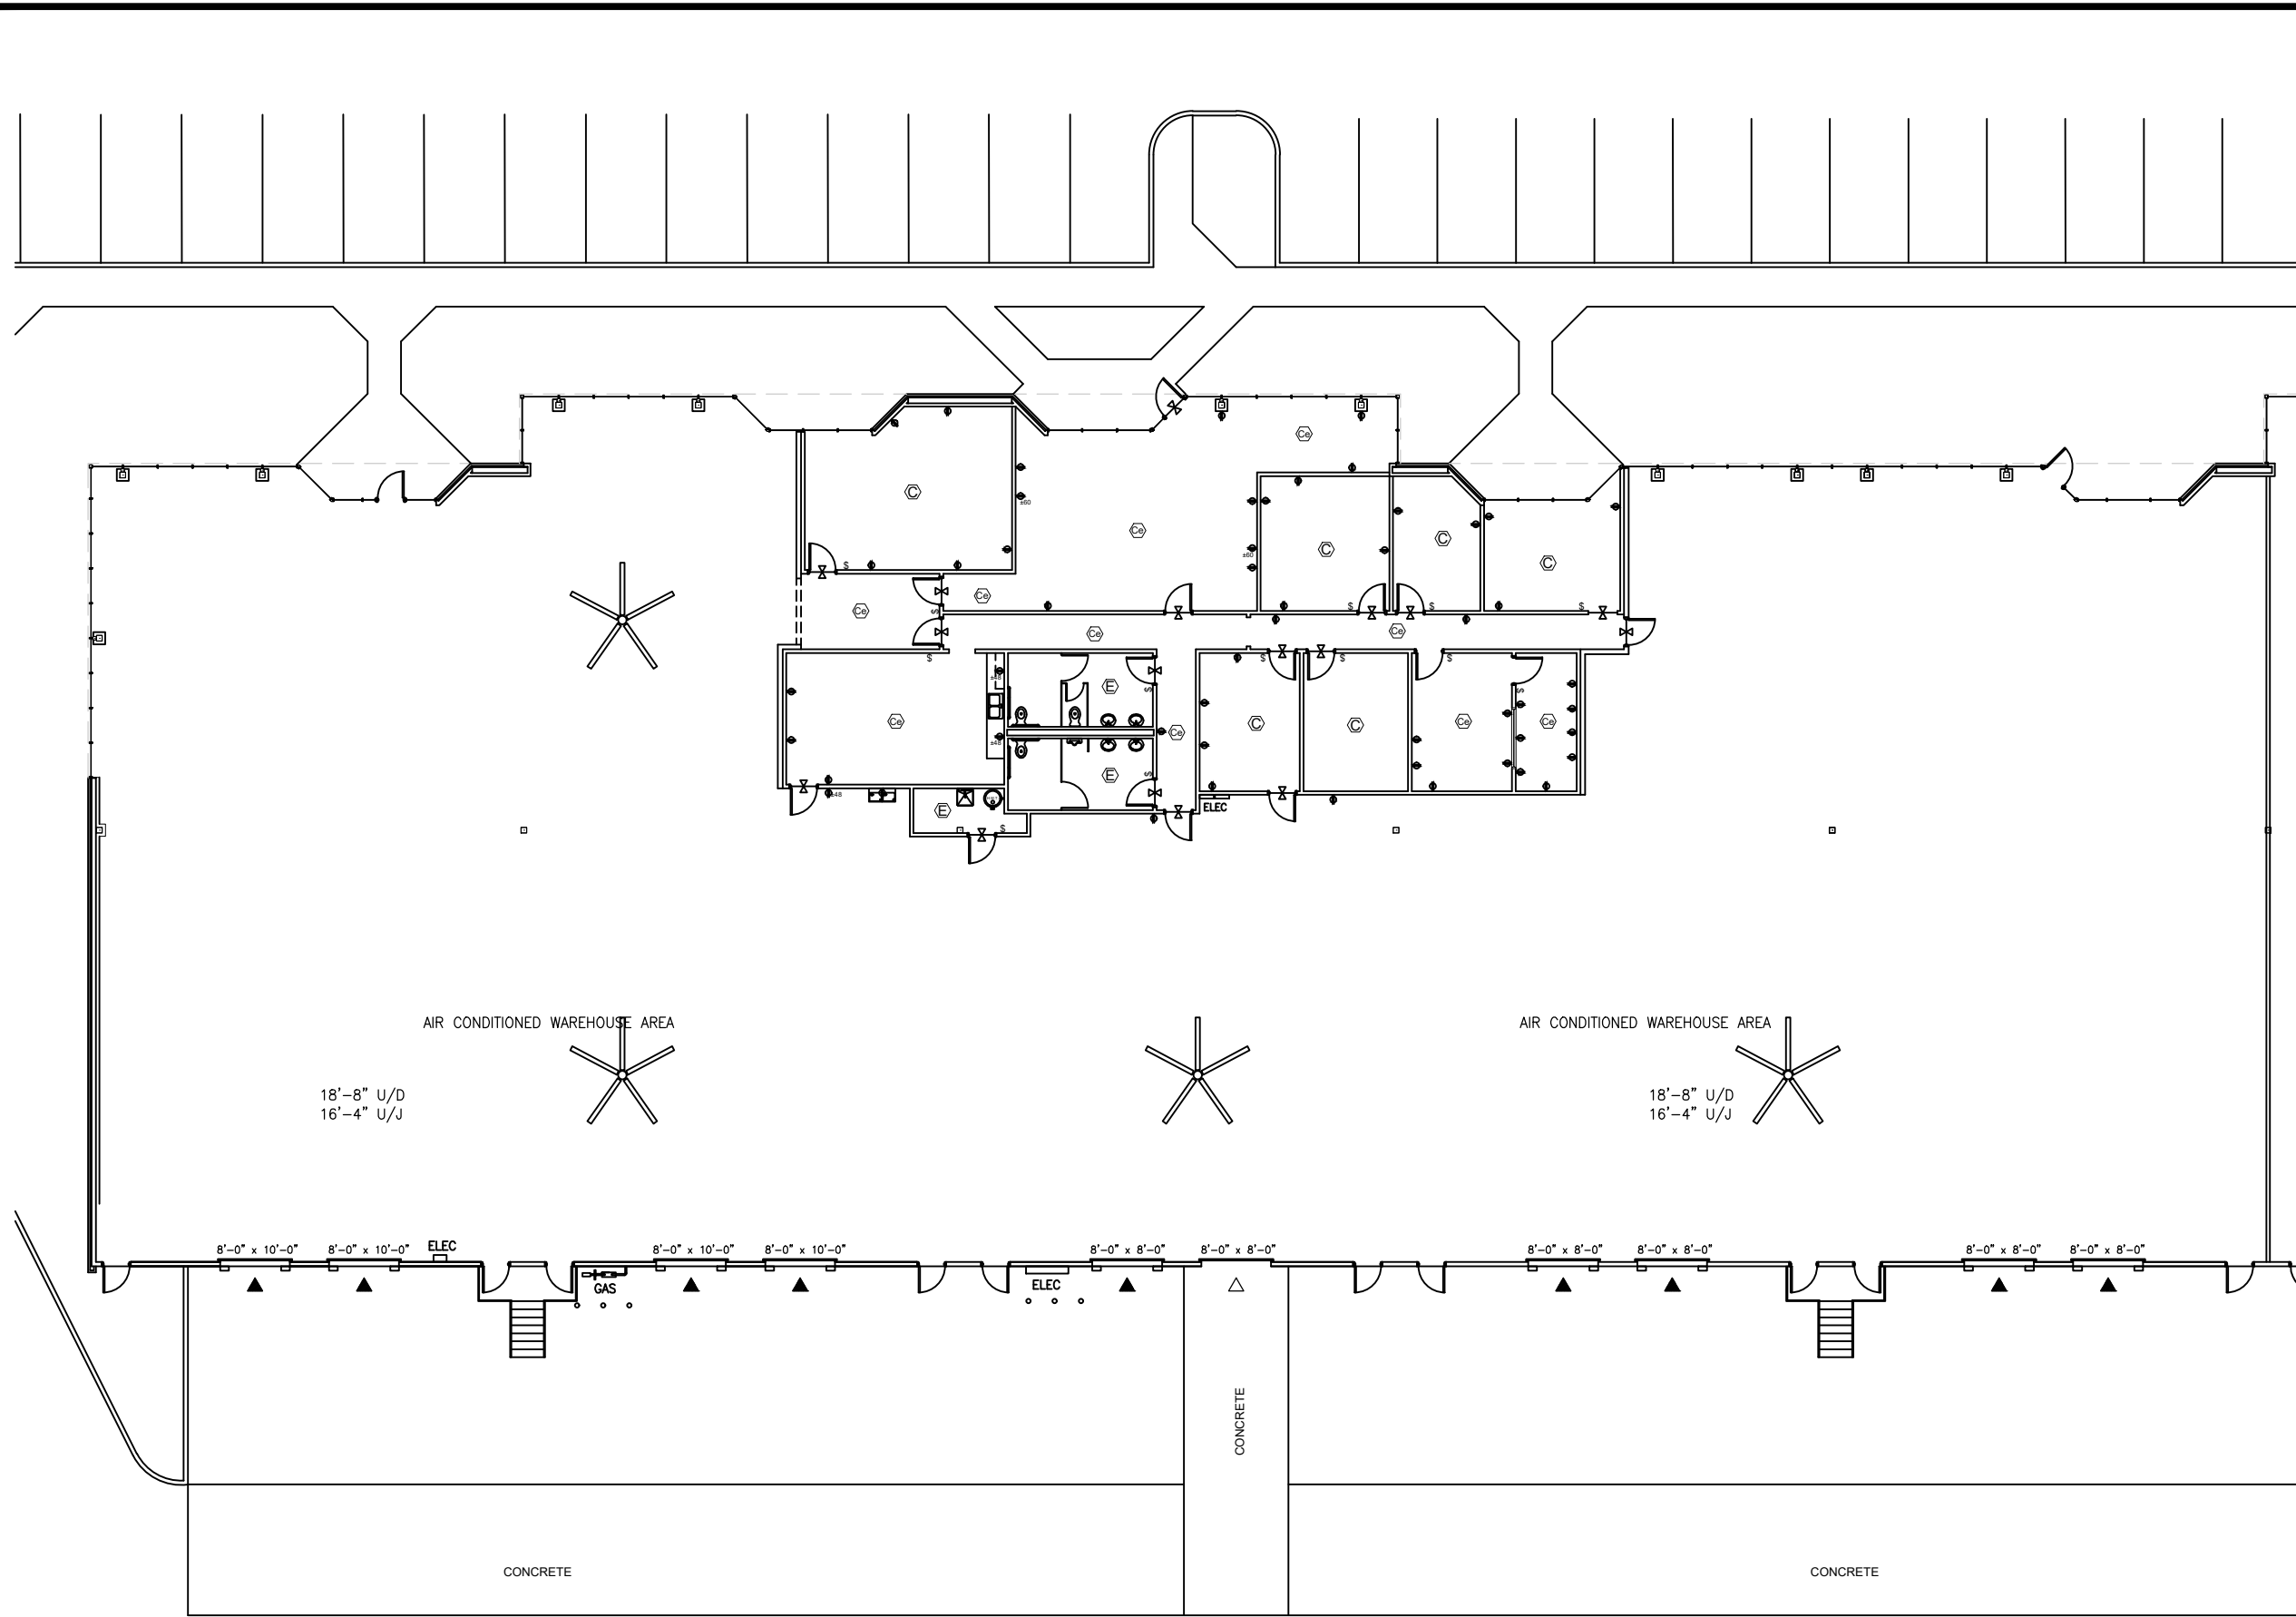

G:\Cad Files\Corporate Park - (Knight - S. Perkins - Winchester, Memphis, TN)\Winchester Rd 4477, Memphis, TN\Winchester Rd 4477, Memphis, TN.dwg, 2/9/2024 2:58:32 PM, karlisic, Olymbec, Olymbec

Legend:

no.	issue	date

Title:

Floor Plan

Scale: N.T.S.	 OLYMBEC USA 1004 East Brooks Road Memphis, TN 38116 Tel: 1-888-OLYMBEC WWW.OLYMBEC.COM
Drawn By: LGC	
Date:	
Project Name and Location: 4477 Winchester Road Memphis, TN 38118	
Suite/Room # Suite #1	

Suite #1
SCALE: N.T.S.
(11x17)

23,871 RSF

*Note That All Dimensions Are Approximate and subject to change without notice