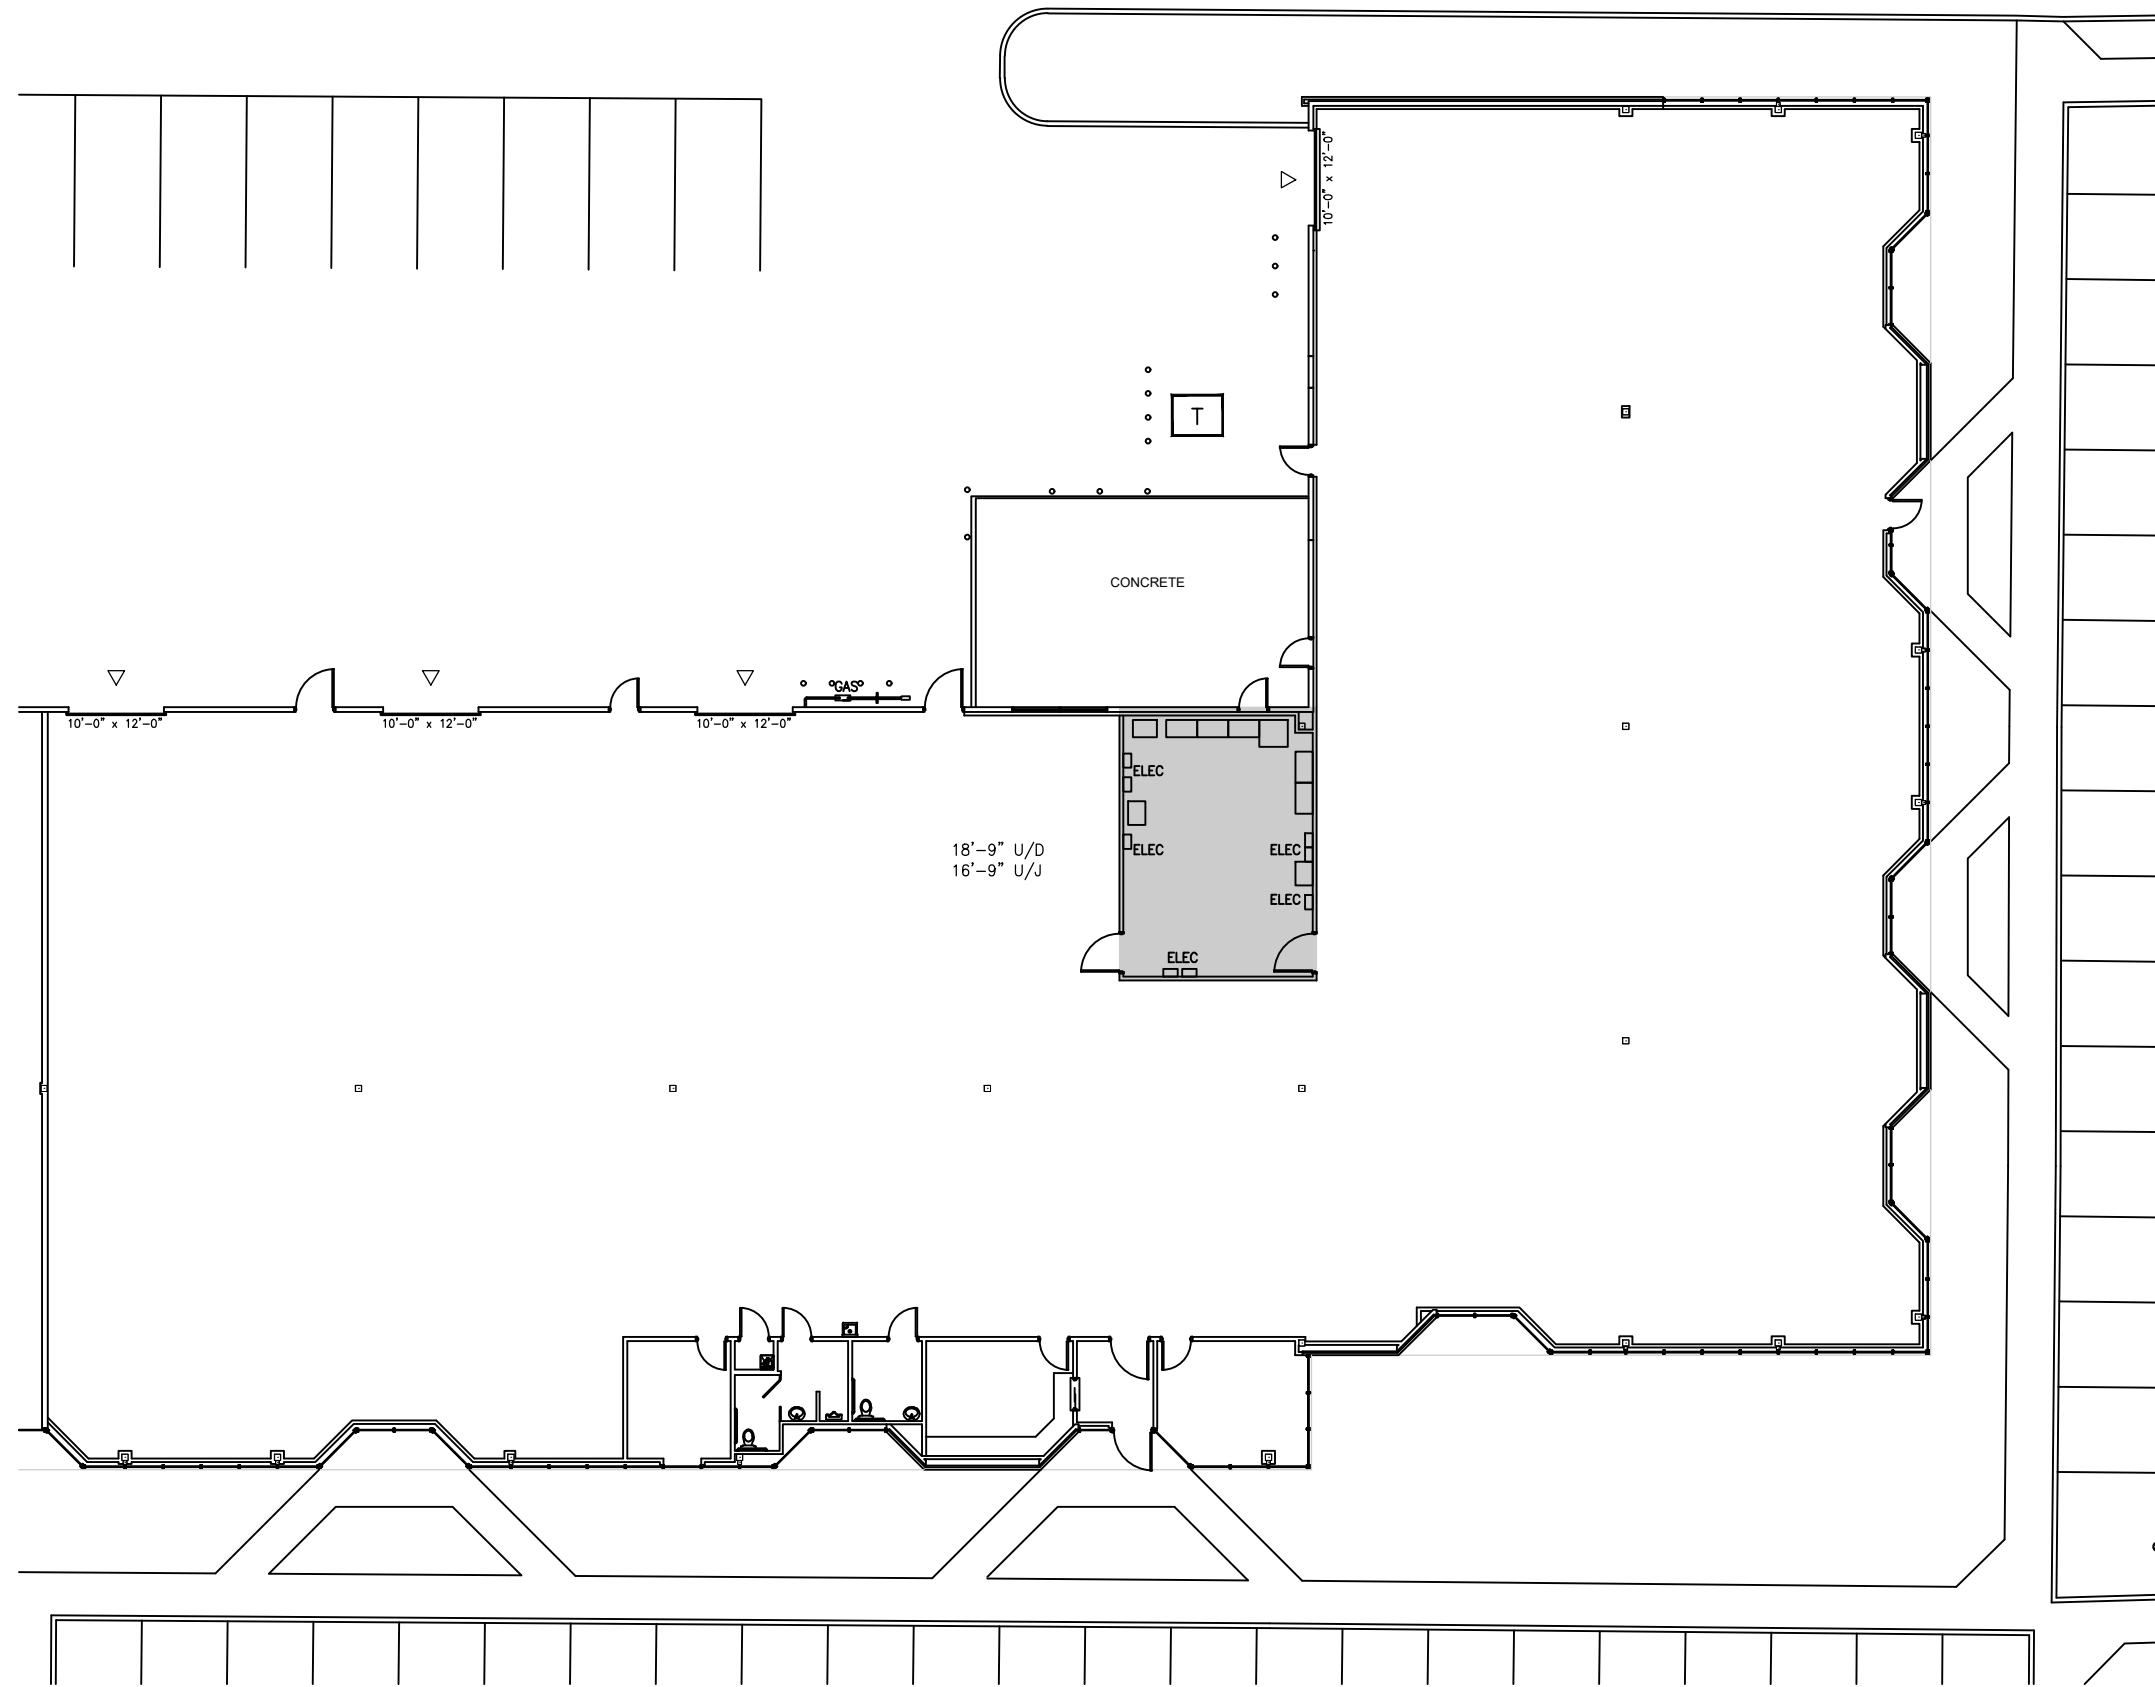

G:\Cad Files\Corporate Park - (Knight - S. Perkins - Winchester, Memphis, TN)\Knight Road 3599, Memphis, TN.dwg, 10/12/2023 8:35:59 AM, Icariside, Olymbec, Olymbec

Suite #100

19,035 RSF

SCALE: N.T.S.
(11x17)

Legend:

no.	issue	date

Title:
Floor Plan

Scale: N.T.S.
Drawn By:
LGC
Date:

Project Name and Location:
**3599 Knight Road
Memphis, TN 38118**
Suite/Room #
Suite #100

*Note That All Dimensions Are Approximate and subject to change without notice