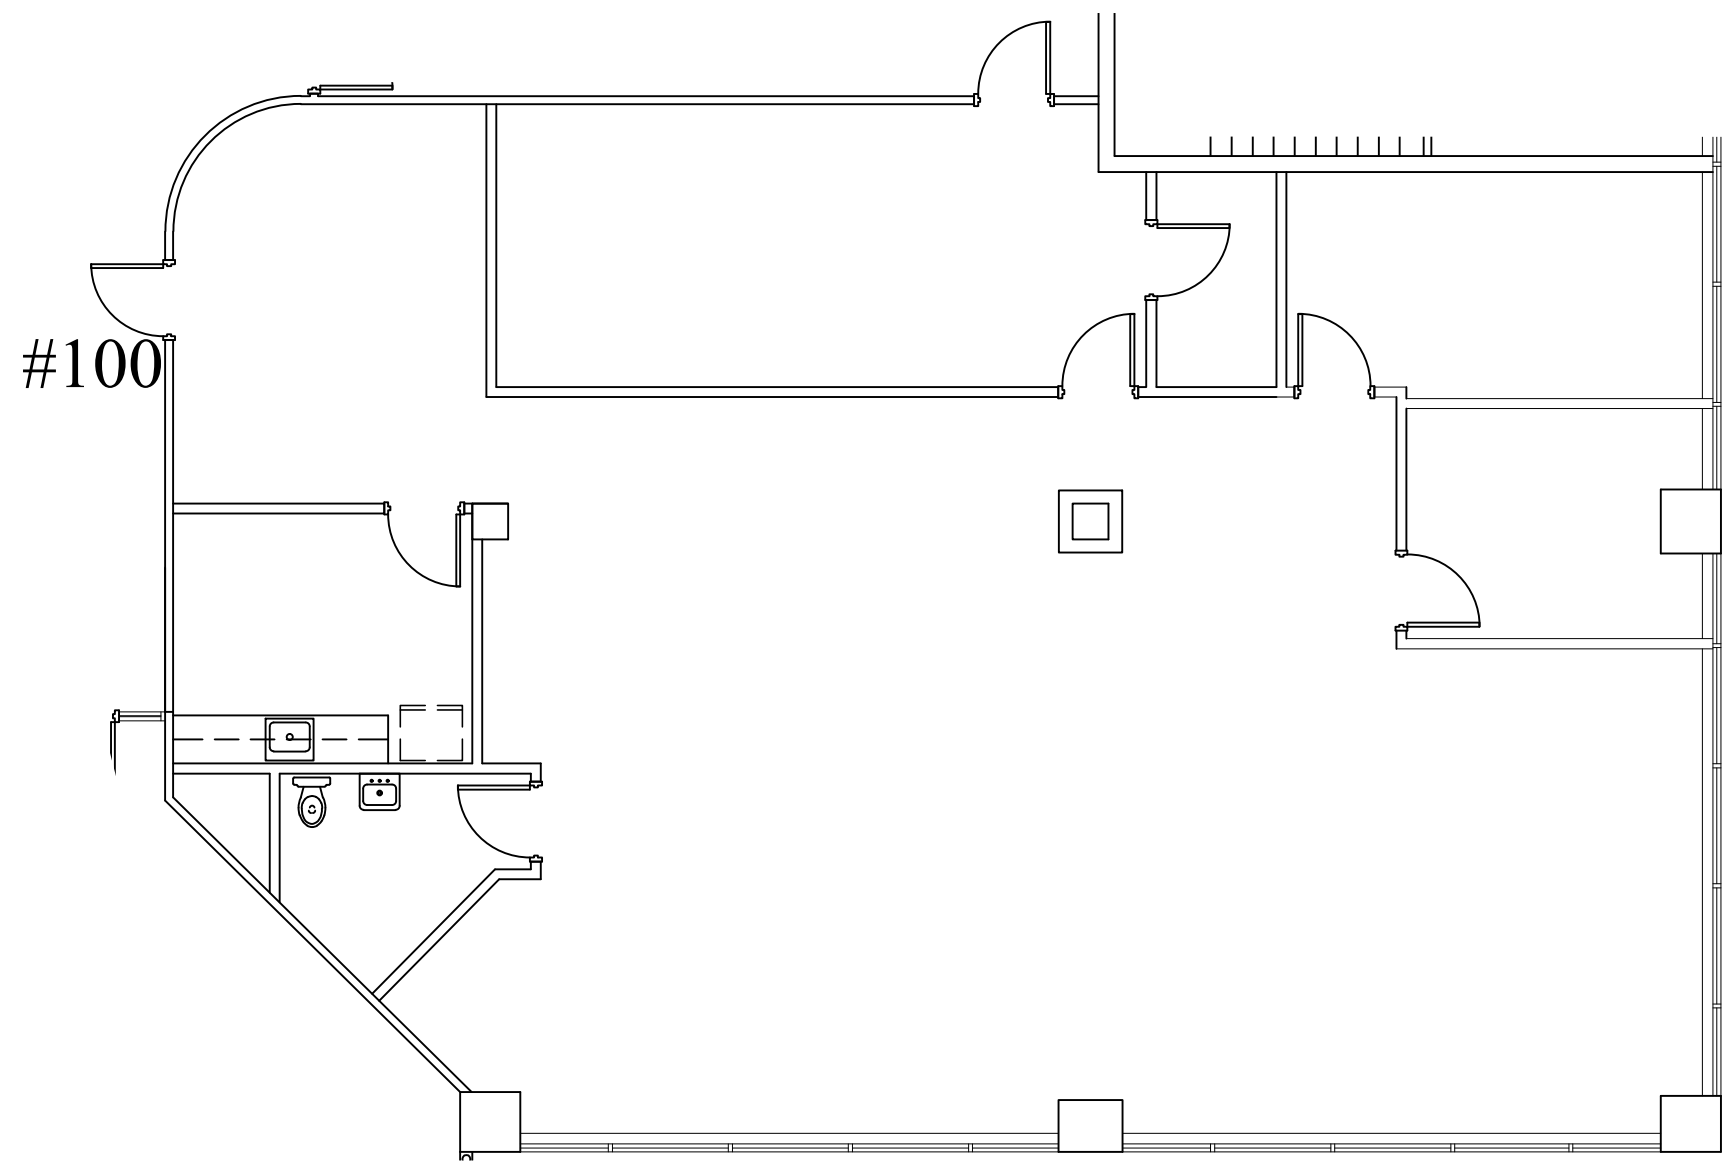

G:\Cad Files\Kermit Drive 1101 Nashville, TN\Kermit Drive 1101 - The Oaks Tower.dwg, 1/18/2023 2:47:48 PM, Icarislie, Olymbec, Olymbec

**#100**  
SCALE: 1/8" = 1'-0"  
(11x17)

**3,004 RSF**

Legend:

Key Plan

no.	issue	date

Title:  
**First Floor**

Scale: 1/8" = 1'-0"

Drawn By:

Date:

Project Name and Location:  
**1101 Kermit Drive  
Nashville, TN 37217**

Suite/Room #  
**#100**

1004 East Brooks Road  
Memphis, TN 38116  
Tel: 1-888-OLYMBEC  
WWW.OLYMBEC.COM

\*Note That All Dimensions Are Approximate and subject to change without notice