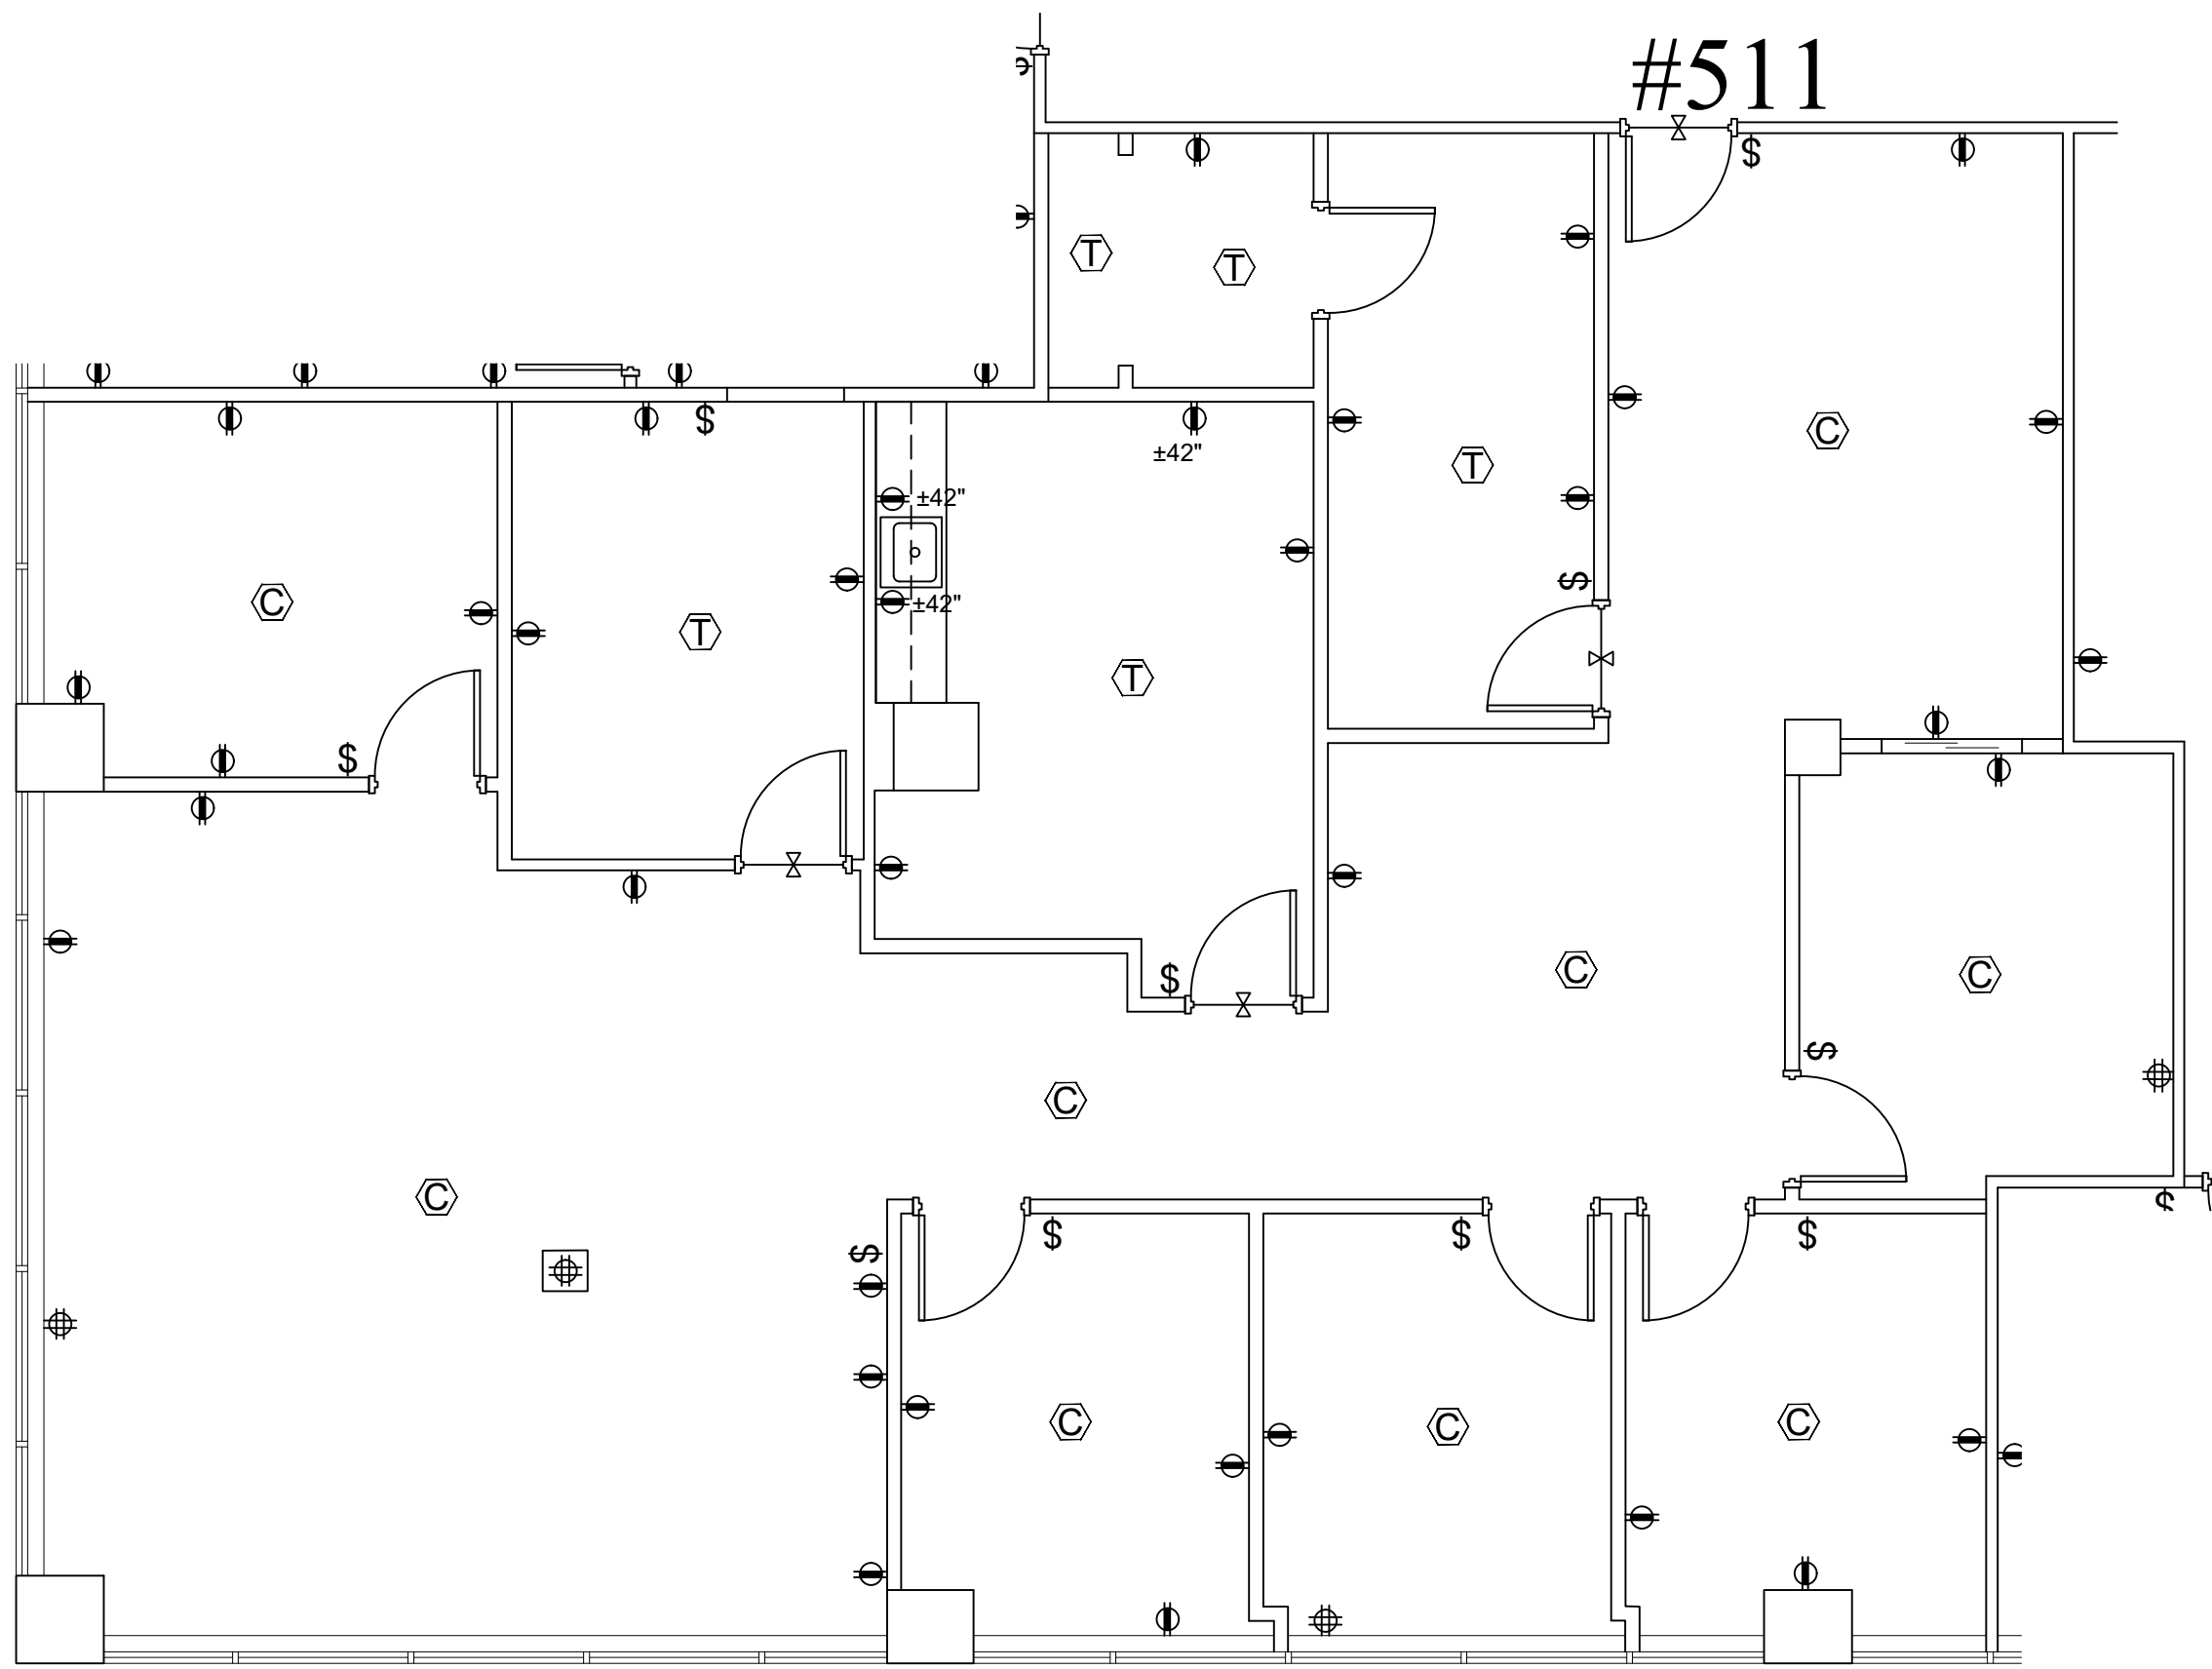

G:\Cad Files\Kermit Drive 1101 Nashville, TN\Kermit Drive 1101 - The Oaks Tower.dwg, 1/3/2024 8:56:00 AM, Icarlisis, Olymbec, Olymbec

#511 **2,674 RSF**
 SCALE: 3/16" = 1'-0"
 (11x17)

Legend:

Key Plan

no.	issue	date

Title: **Floor Plan**

Scale: 3/16" = 1'-0"

Drawn By: _____

Date: _____

Project Name and Location:
**1101 Kermit Drive
 Nashville, TN 37217**

Suite/Room #
#511

OLYMBEC
USA
 1004 East Brooks Road
 Memphis, TN 38116
 Tel: 1-888-OLYMBEC
 WWW.OLYMBEC.COM

*Note That All Dimensions Are Approximate and subject to change without notice