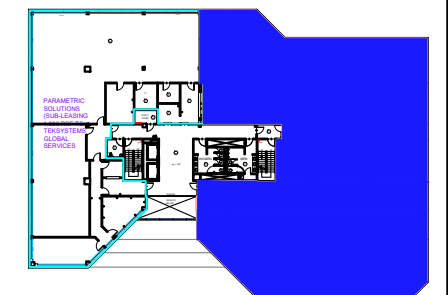

KEY PLAN

no.	issue	date

Title:
THIRD FLOOR

Scale: N.T.S.

Drawn By:

Date:

Project Name and Location:

55 Hartland Street,
Hartford, CT

Suite/Room #
[VACANT]