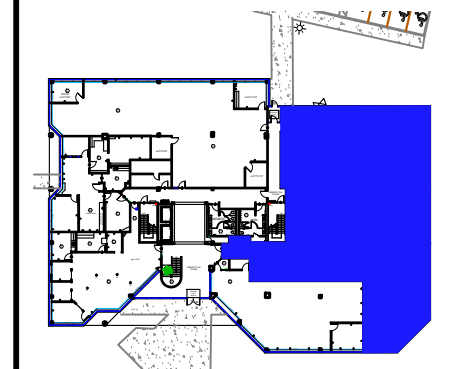

Suite # 108B
 ECHELLE: NTS
 (11"x17")

7,795 RSF

Legend:

KEY PLAN

no.	issue	date

Title:
GROUND FLOOR

Scale:	N.T.S.	 1004 East Brooks Road Memphis, TN 38116 Tel: 1-888-OLYMBEC WWW.OLYMBEC.COM
Drawn By:		
Date:		
Project Name and Location/ 77 Hartland Street, Hartford, CT		Suite/Room # # 108B

*Note That All Dimensions Are Approximate and subject to change without notice / Veuillez noter que les dimensions indiquées sont approximatives et peuvent changer sans avis