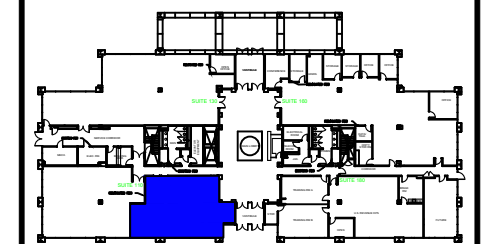

Suite #100

SCALE: 3/16" = 1'-0"
(11 x 17 PAPER)

1,788 RSF

Legend:

1st Floor Key Plan

no.	issue	date

Title: First Floor	
Scale: N.T.S.	 OLYMBEC USA 1004 East Brooks Road Memphis, TN 38116 Tel: 1-888-OLYMBEC WWW.OLYMBEC.COM
Drawn By:	
Date: 02-26-2016	2003 Corporate Avenue Memphis, TN 38132
Project Name and Location:	
Suite/Room #	
	100

*Note That All Dimensions Are Approximate and subject to change without notice