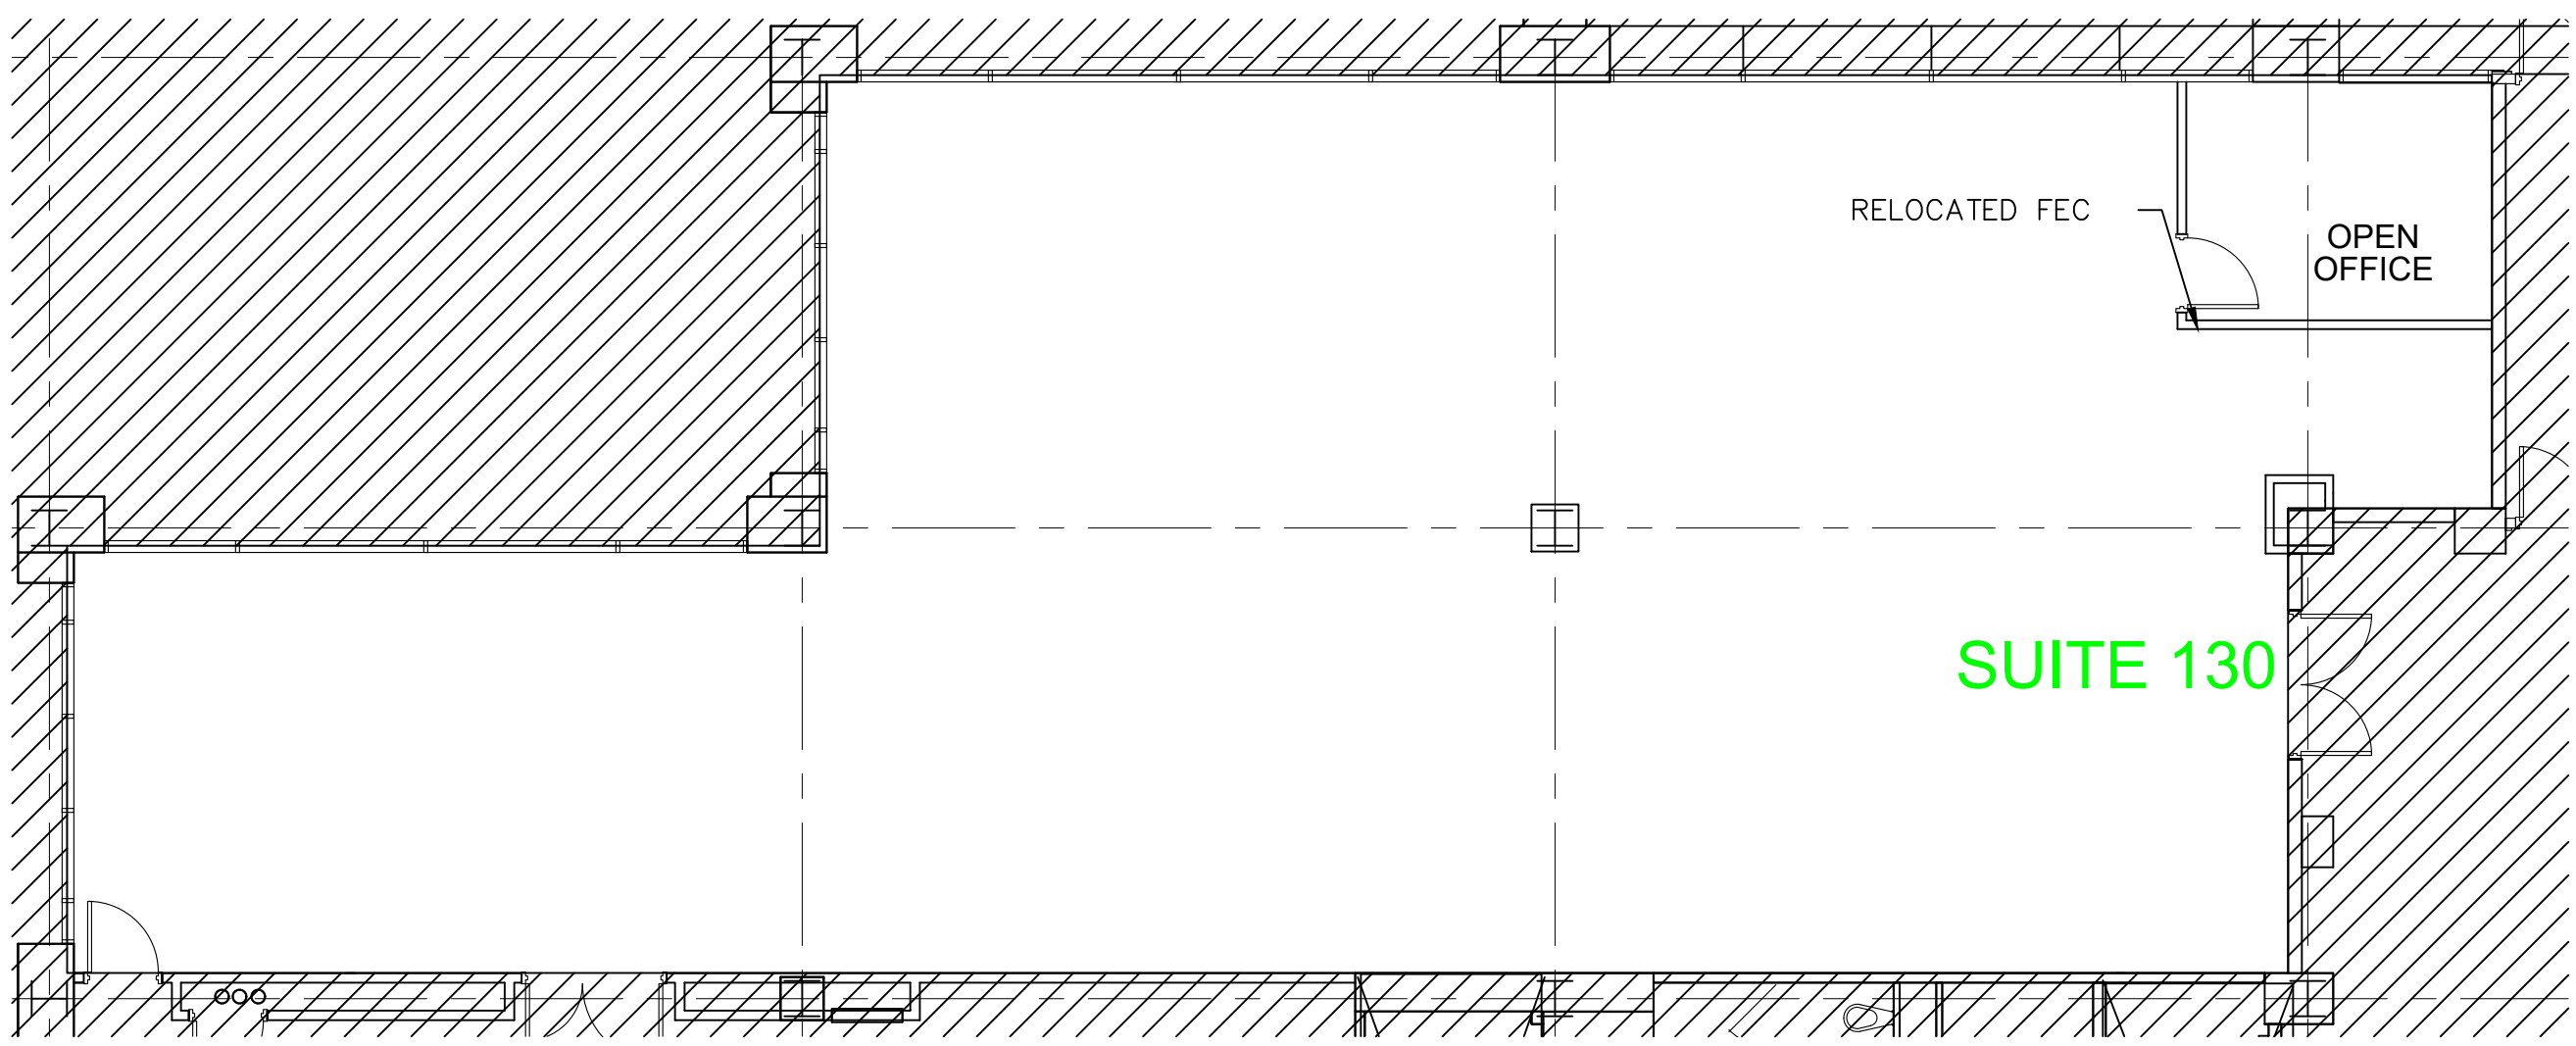

G:\Cad Files\Corporate Avenue 2003 Corporate Plaza, Memphis, TN\2003- Building - Olymbec.dwg, 3/25/2016 10:10:28 AM, Icarisole, Olymbec, Olymbec

SUITE 130

 **Suite #130**  
SCALE: 1/8" = 1'-0"  
(11 x 17 PAPER)

3,591 RSF

Legend:

1st Floor PLAN

no.	issue	date

Title: **First Floor**

Scale: N.T.S.

Drawn By: 

Date: 02-26-2016

Project Name and Location:  
**2003 Corporate Avenue  
Memphis, TN 38132**

Suite/Room #  
**130**

1004 East Brooks Road  
Memphis, TN 38116  
Tel: 1-888-OLYMBEC  
WWW.OLYMBEC.COM

\*Note That All Dimensions Are Approximate and subject to change without notice