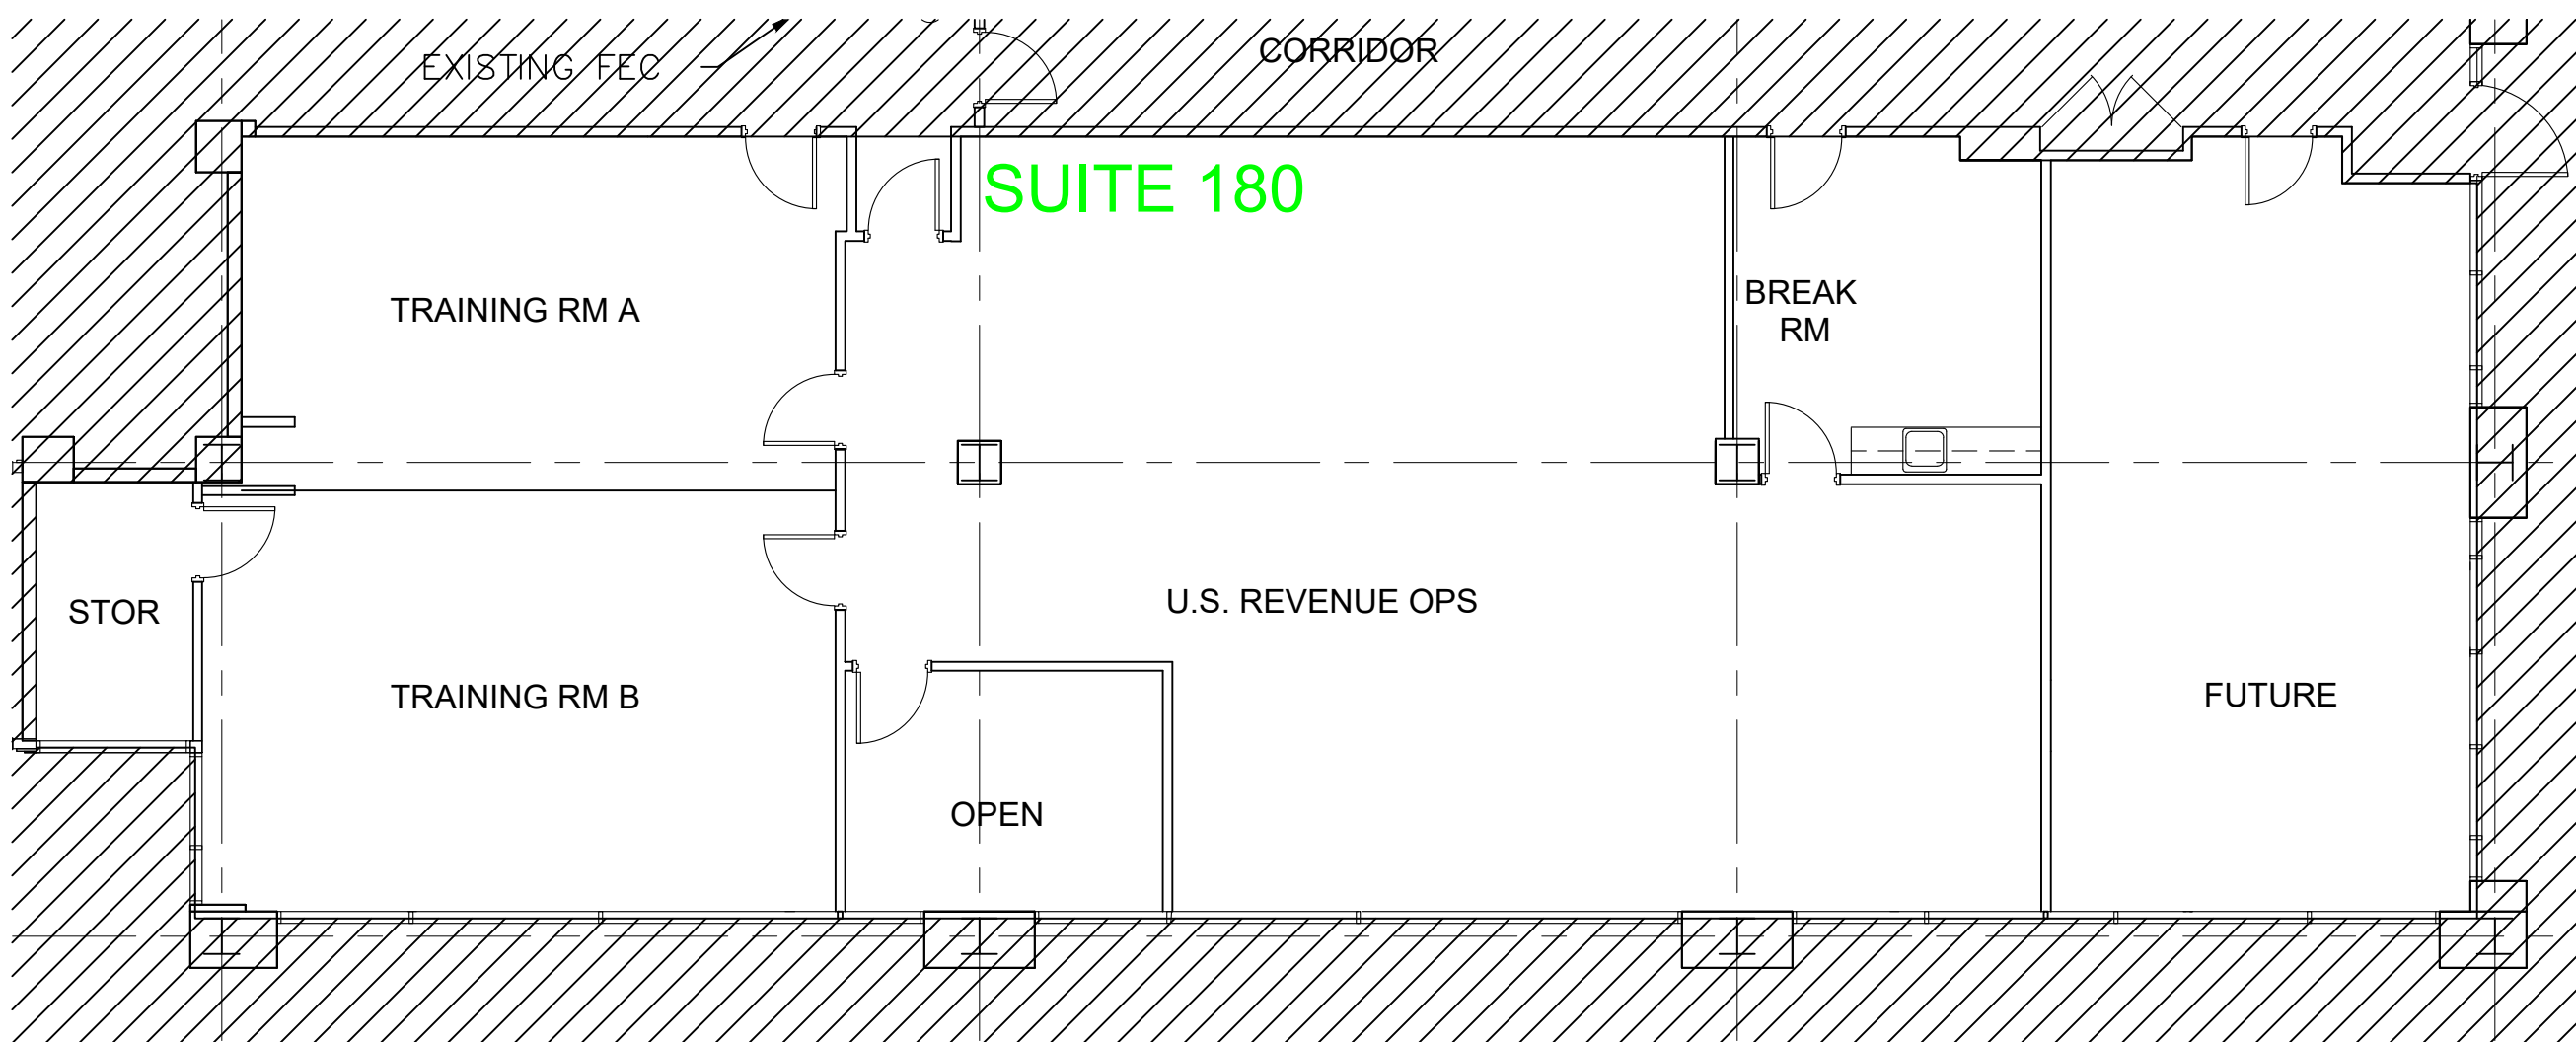

G:\Cad Files\Corporate Avenue 2003 Corporate Plaza, Memphis, TN\2003- Building - Olymbec.dwg, 3/25/2016 10:10:29 AM, Icarisole, Olymbec, Olymbec

SUITE 180

Legend:

1st Floor

no.	issue	date

Title: First Floor

Scale: N.T.S.

Drawn By:

Date: 02-26-2016

Project Name and Location: 2003 Corporate Avenue Memphis, TN 38132

Suite/Room #: 180

Suite #180
SCALE: 1/8" = 1'-0"
(11 x 17 PAPER)

3,688 RSF

*Note That All Dimensions Are Approximate and subject to change without notice