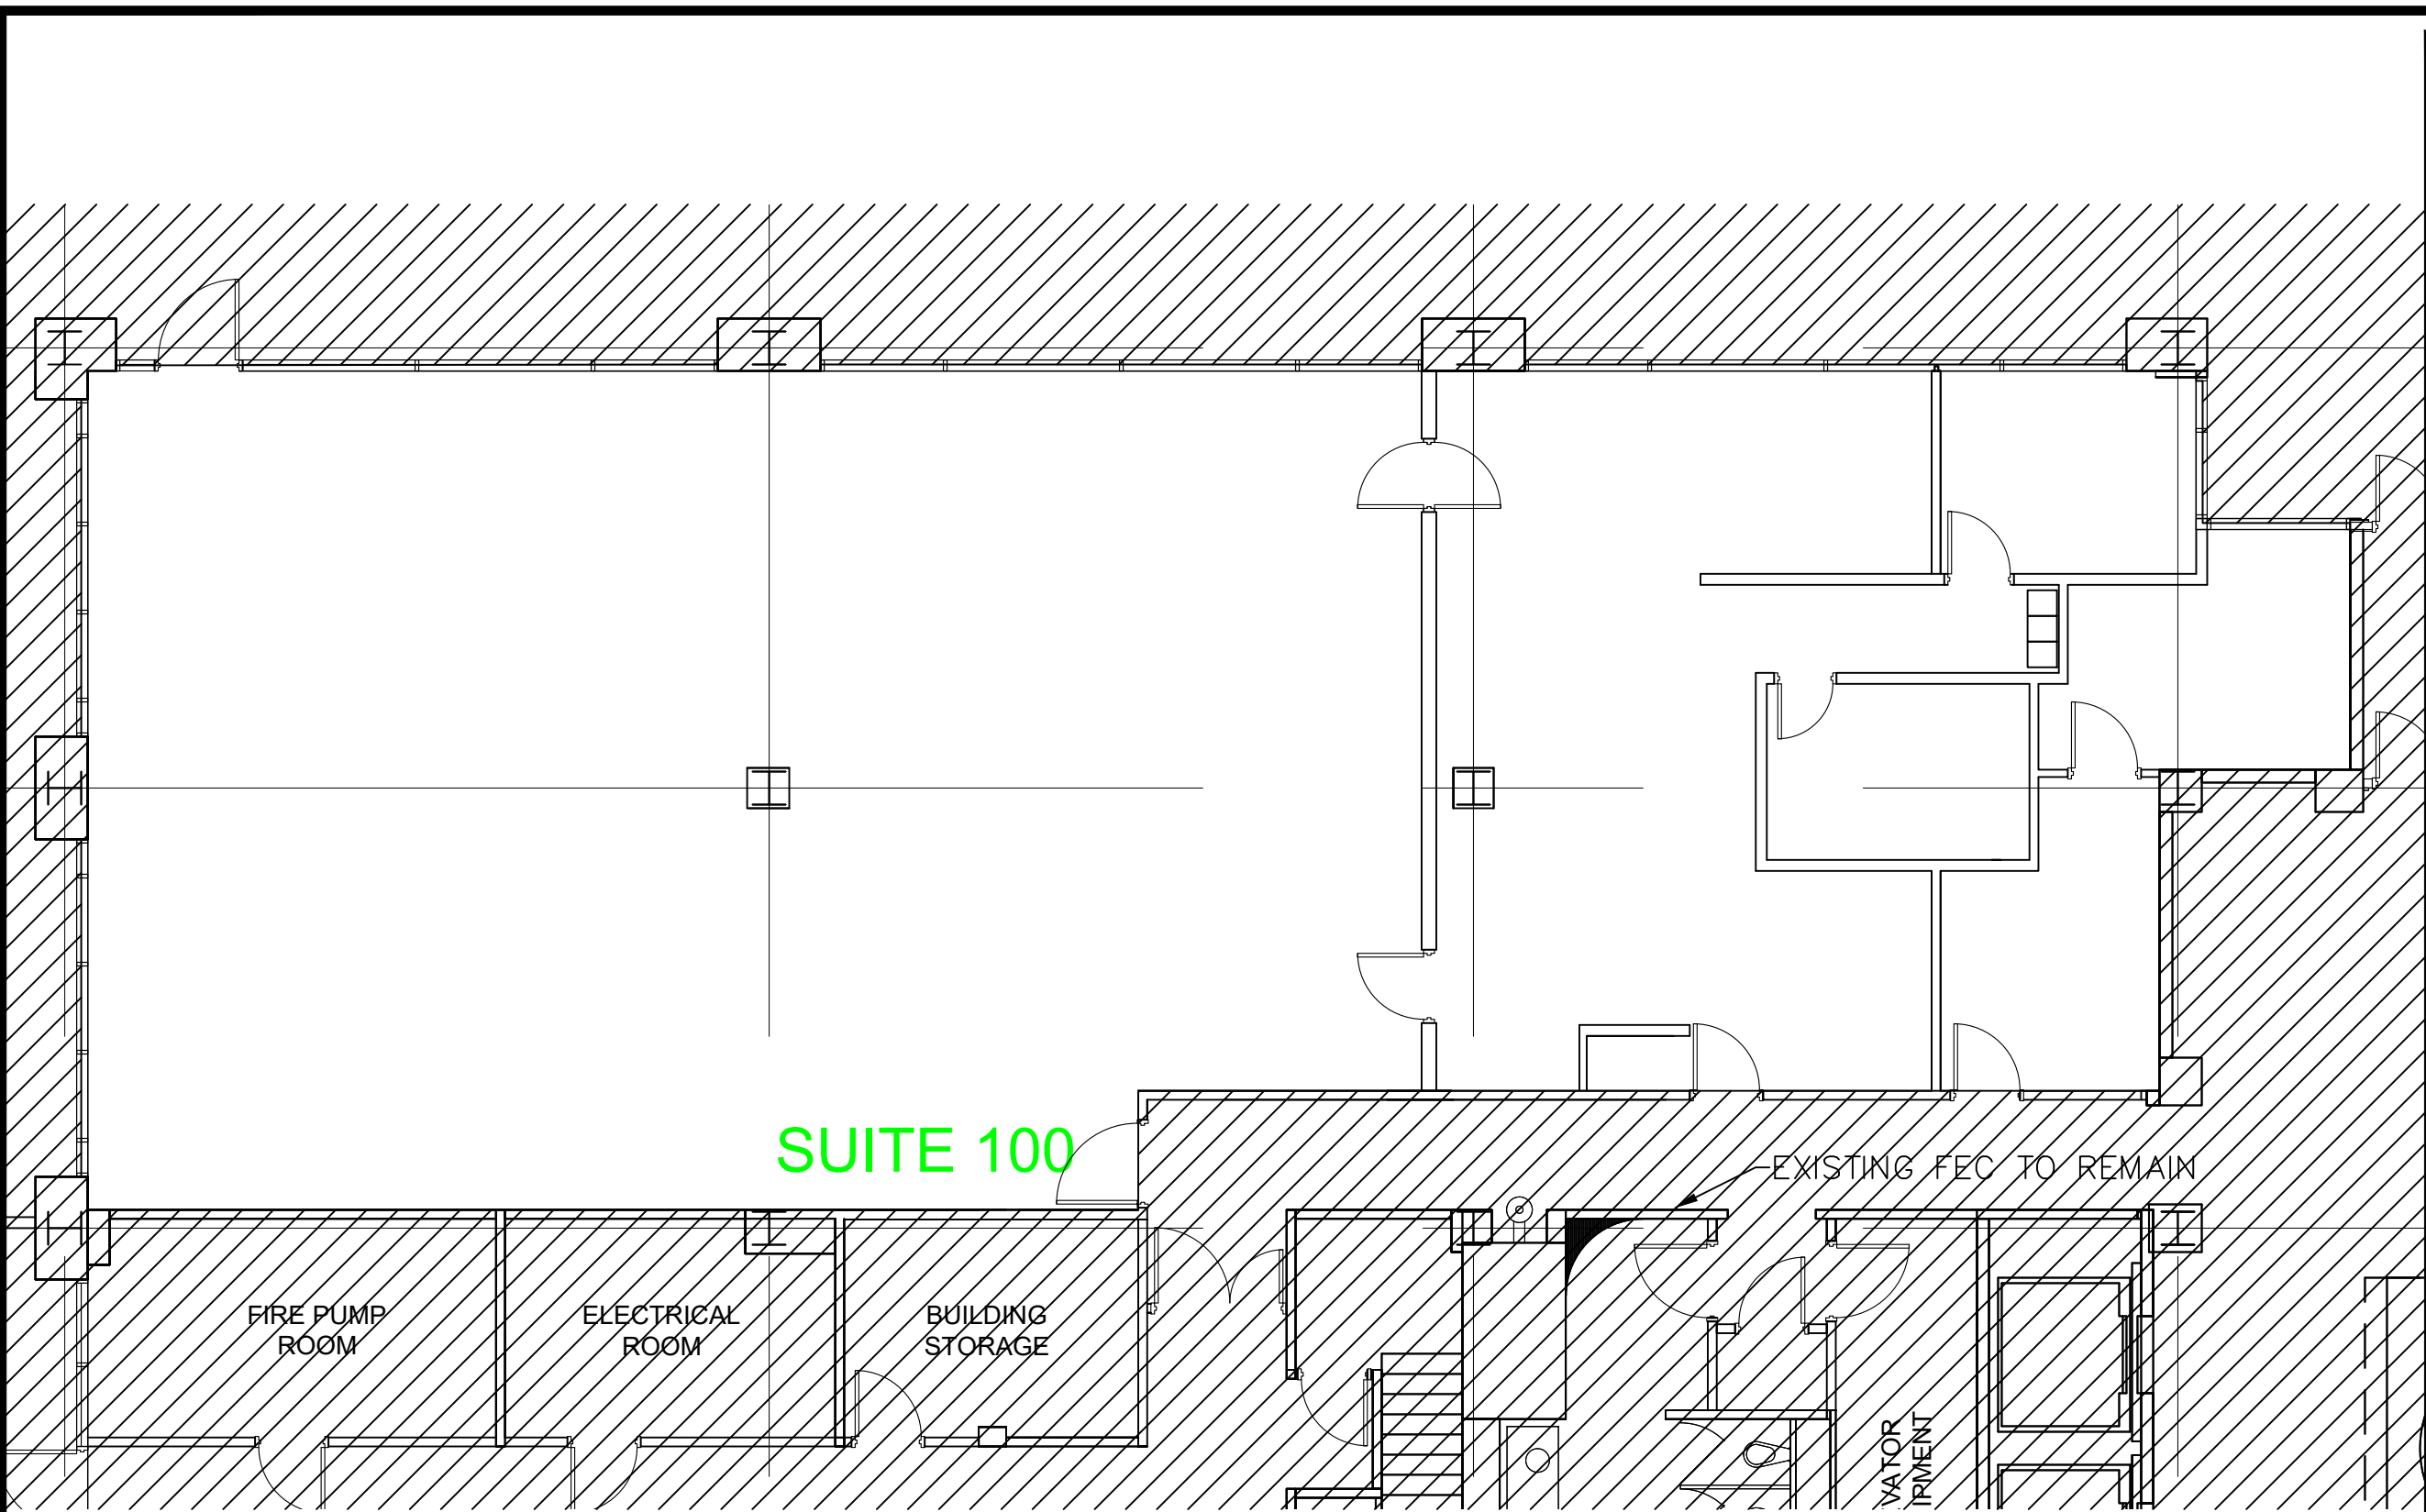

SUITE 100

FIRE PUMP ROOM

ELECTRICAL ROOM

BUILDING STORAGE

EXISTING FEC TO REMAIN

VATOR
IPMENT

Legend:

KEY PLAN

no.	issue	date

Title: Floor Plan	
Scale: N.T.S.	
Drawn By:	
Date:	1004 East Brooks Road Memphis, TN 38116 Tel: 1-888-OLYMBEC WWW.OLYMBEC.COM
Project Name and Location: 2005 Corporate Avenue Memphis, TN 38132	
Suite/Room # 100	

Suite #100
SCALE: 1/8" = 1'-0"
(11 x 17 PAPER)

4,011 RSF

*Note That All Dimensions Are Approximate and subject to change without notice