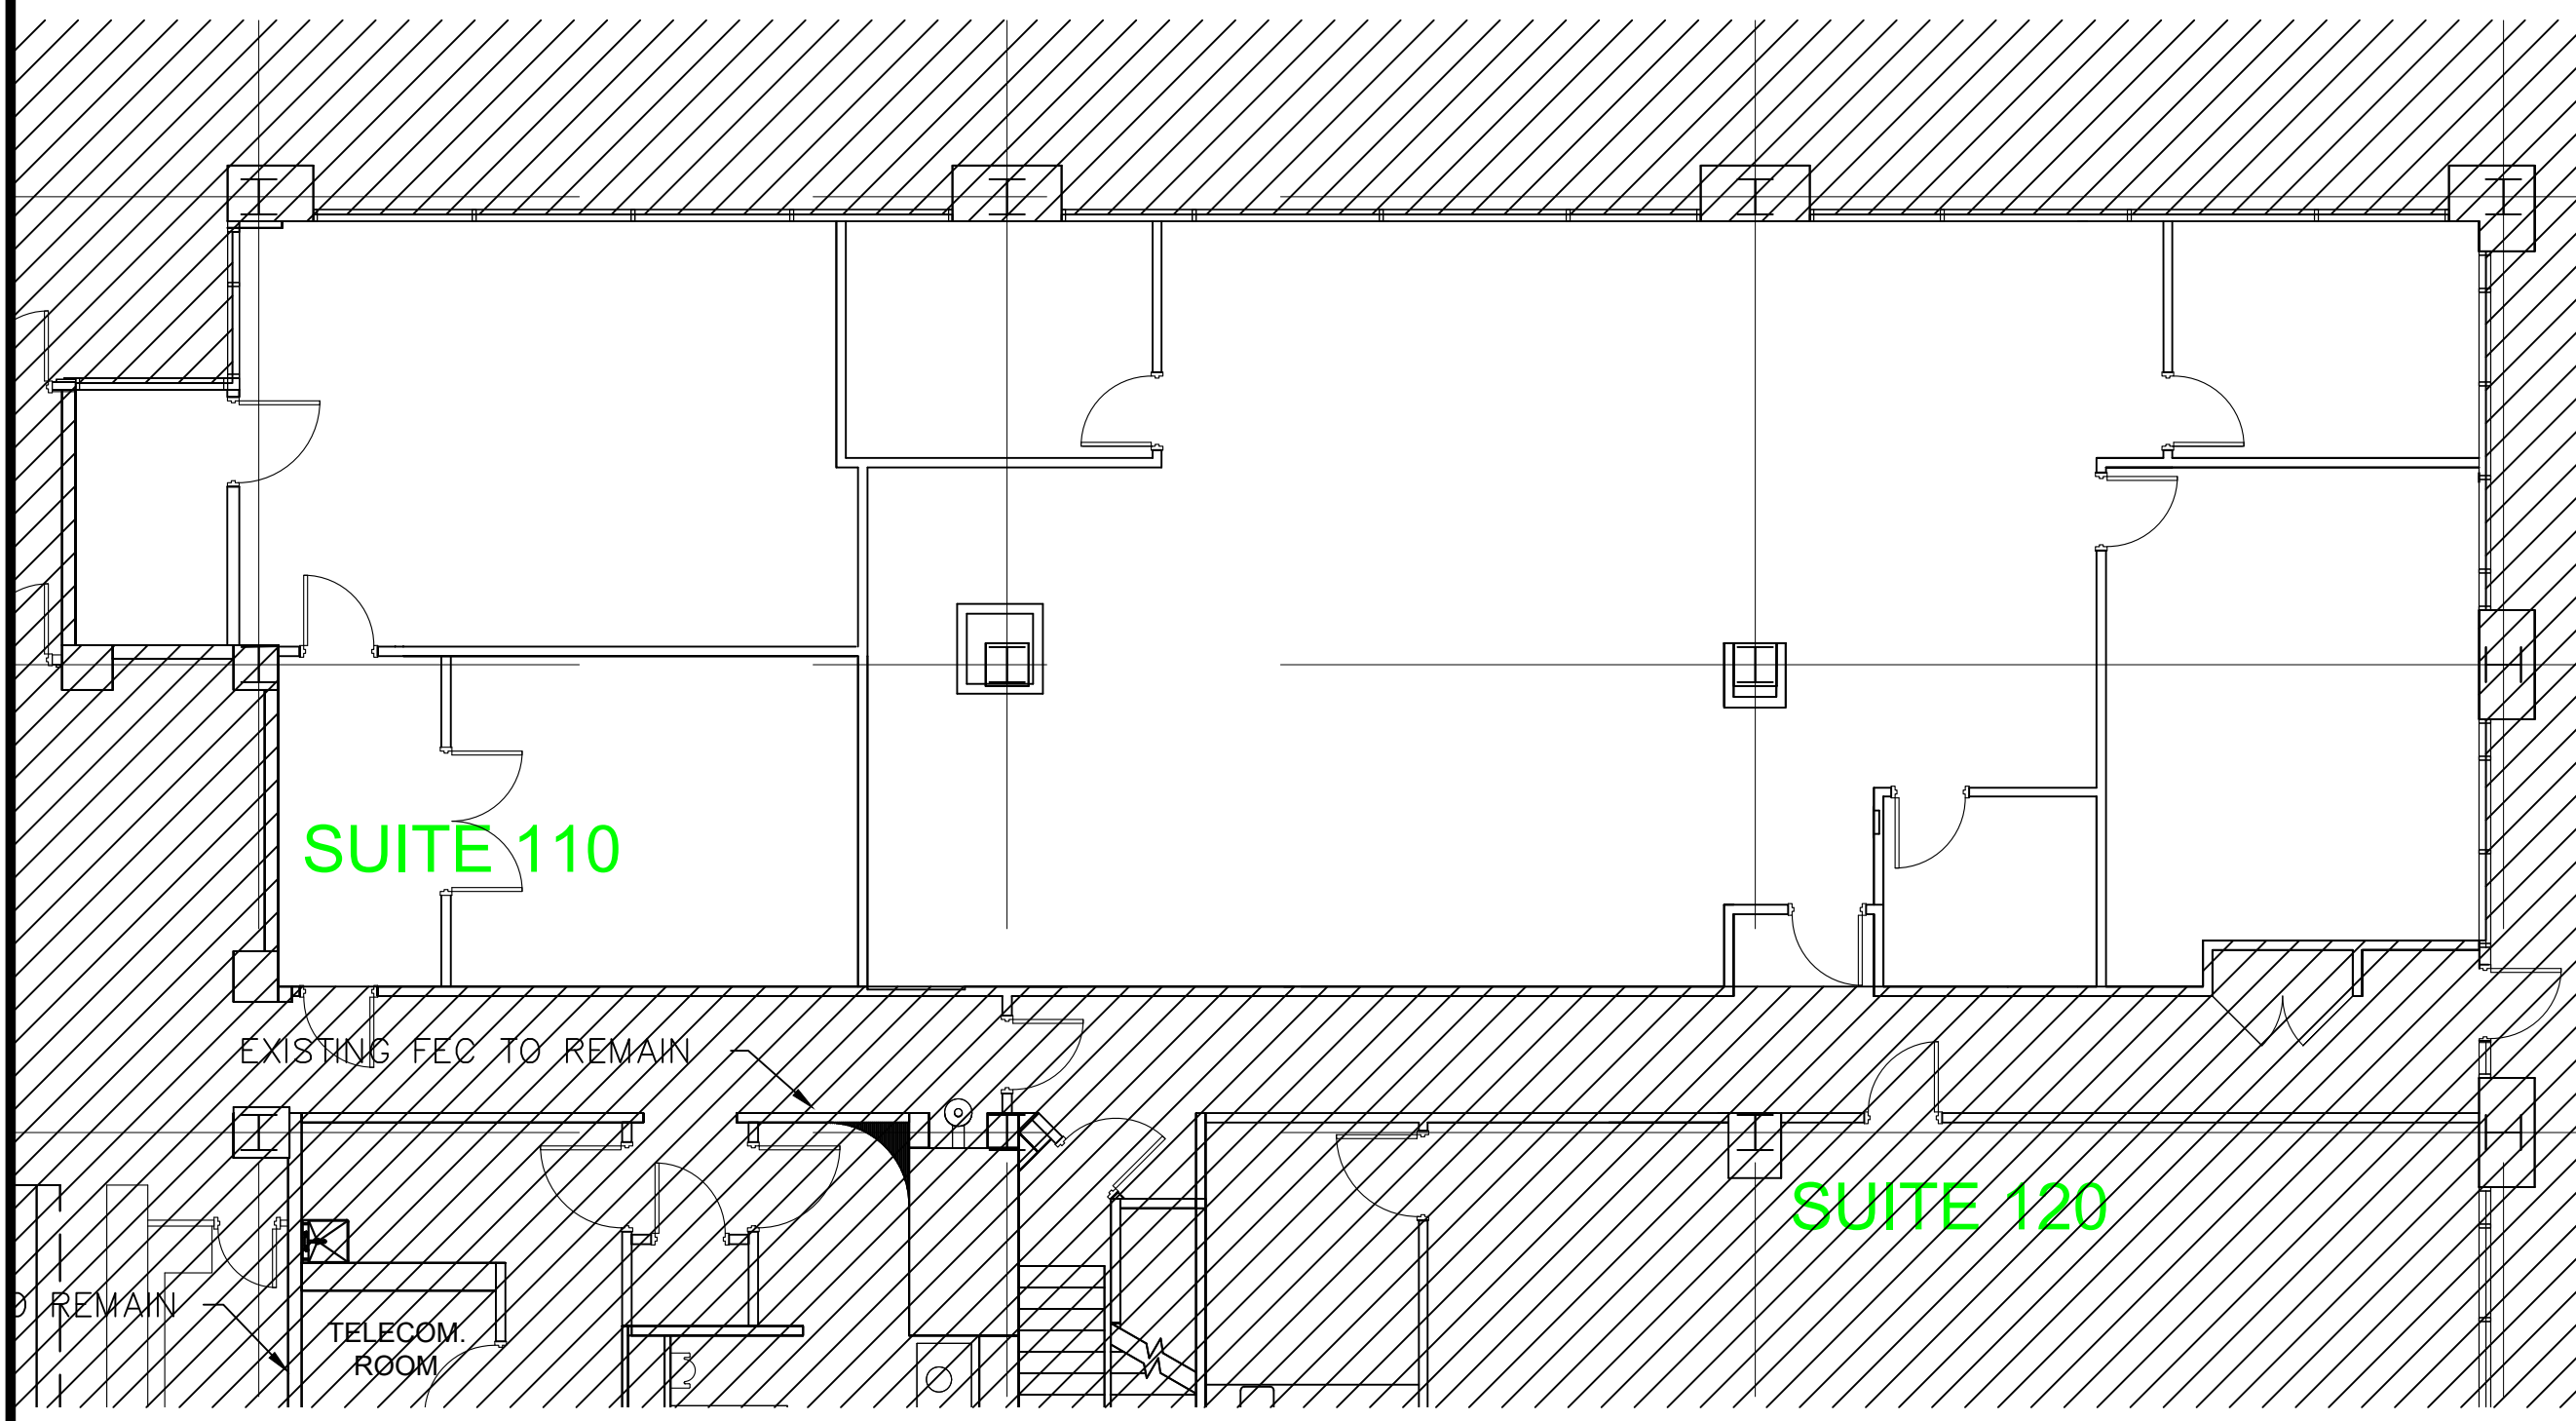

G:\Cad Files\Corporate Avenue 2005 Corporate Plaza, Memphis, TN\2005 - Building - Olymbec.dwg, 3/25/2021 10:07:15 AM, Icarfile, Olymbec, Olymbec

Legend:

KEY PLAN

no.	issue	date

Title: Floor Plan

Scale: N.T.S.

Drawn By:

Date:

Project Name and Location:  
 2005 Corporate Avenue  
 Memphis, TN 38132  
 Suite/Room #  
 110

1004 East Brooks Road  
 Memphis, TN 38116  
 Tel: 1-888-OLYMBEC  
 WWW.OLYMBEC.COM

 **Suite #110** 3,685 RSF

SCALE: 1/8" = 1'-0"  
 (11 x 17 PAPER)

\*Note That All Dimensions Are Approximate and subject to change without notice