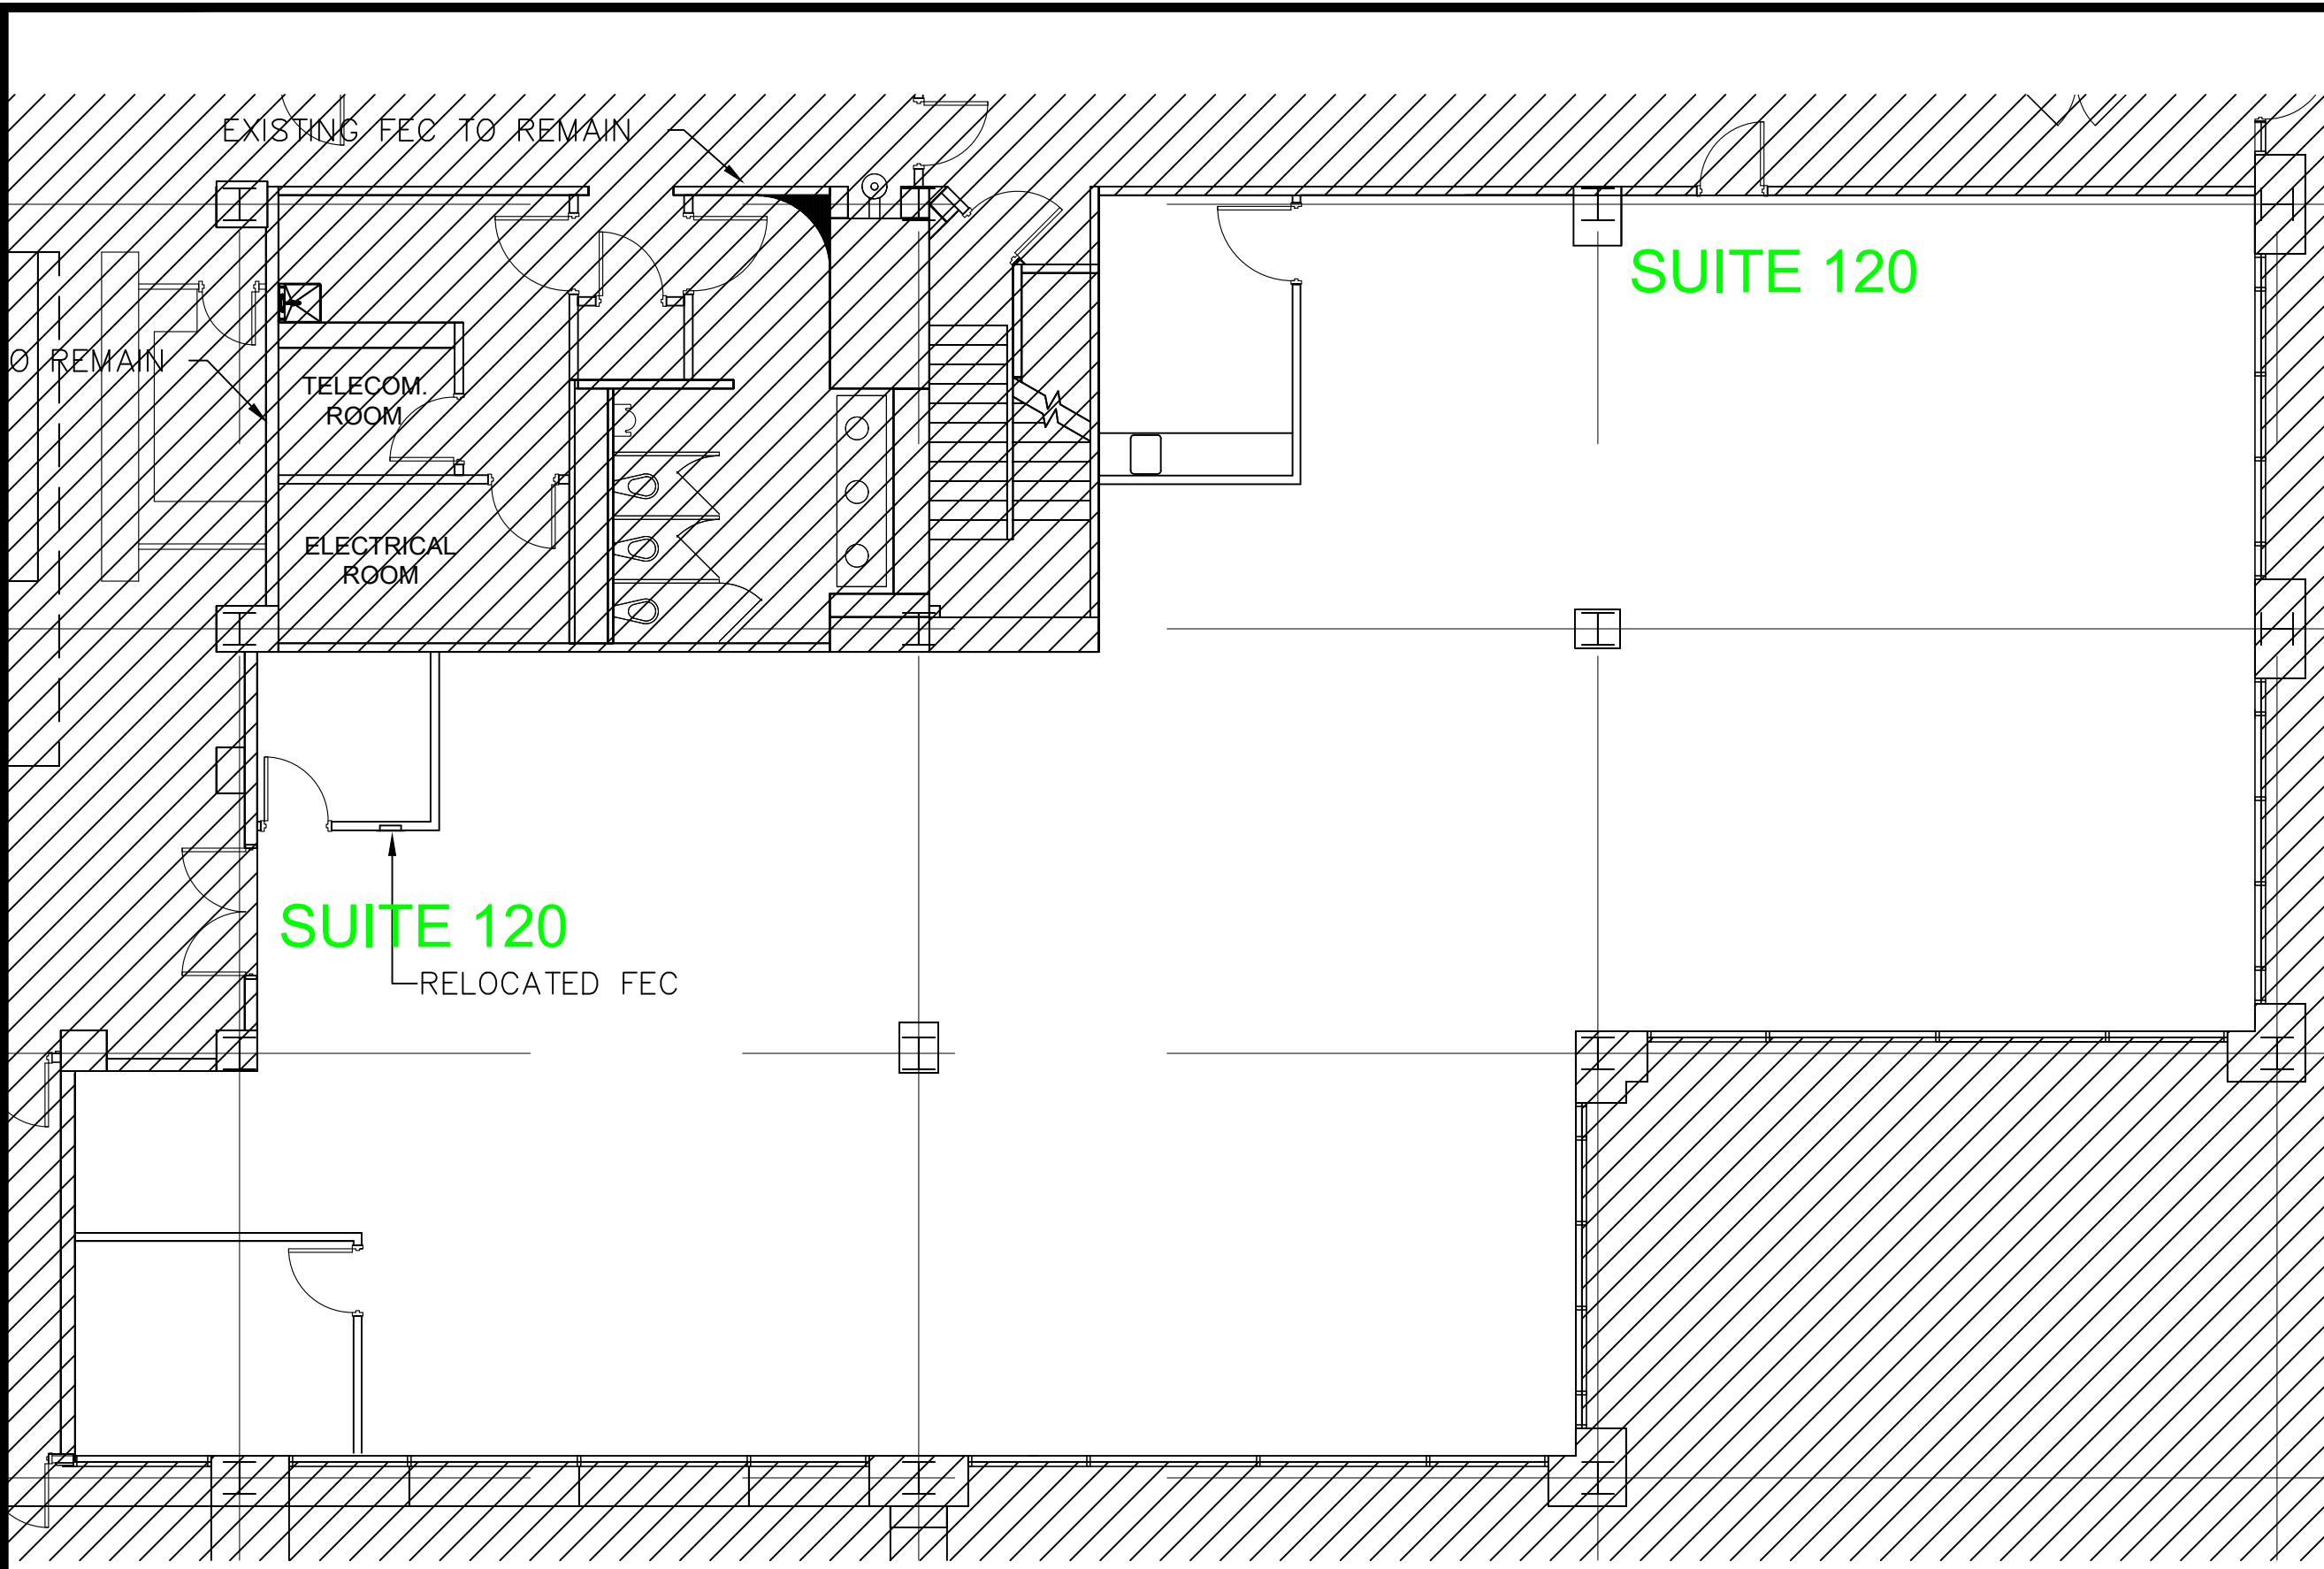

G:\Cad Files\Corporate Avenue 2005 Corporate Plaza, Memphis, TN\2005- Building - Olymbec.dwg, 3/25/2021 10:07:15 AM, Icarisile, Olymbec, Olymbec

Legend:

KEY PLAN

no.	issue	date

Title: Floor Plan

Scale: N.T.S.

Drawn By:

Date: 03-07-2016

Project Name and Location:  
2005 Corporate Avenue  
Memphis, TN 38132

Suite/Room #  
120

1004 East Brooks Road  
Memphis, TN 38116  
Tel: 1-888-OLYMBEC  
WWW.OLYMBEC.COM

**Suite #120** 4,945 RSF

SCALE: 1/8" = 1'-0"  
(11 x 17 PAPER)

\*Note That All Dimensions Are Approximate and subject to change without notice