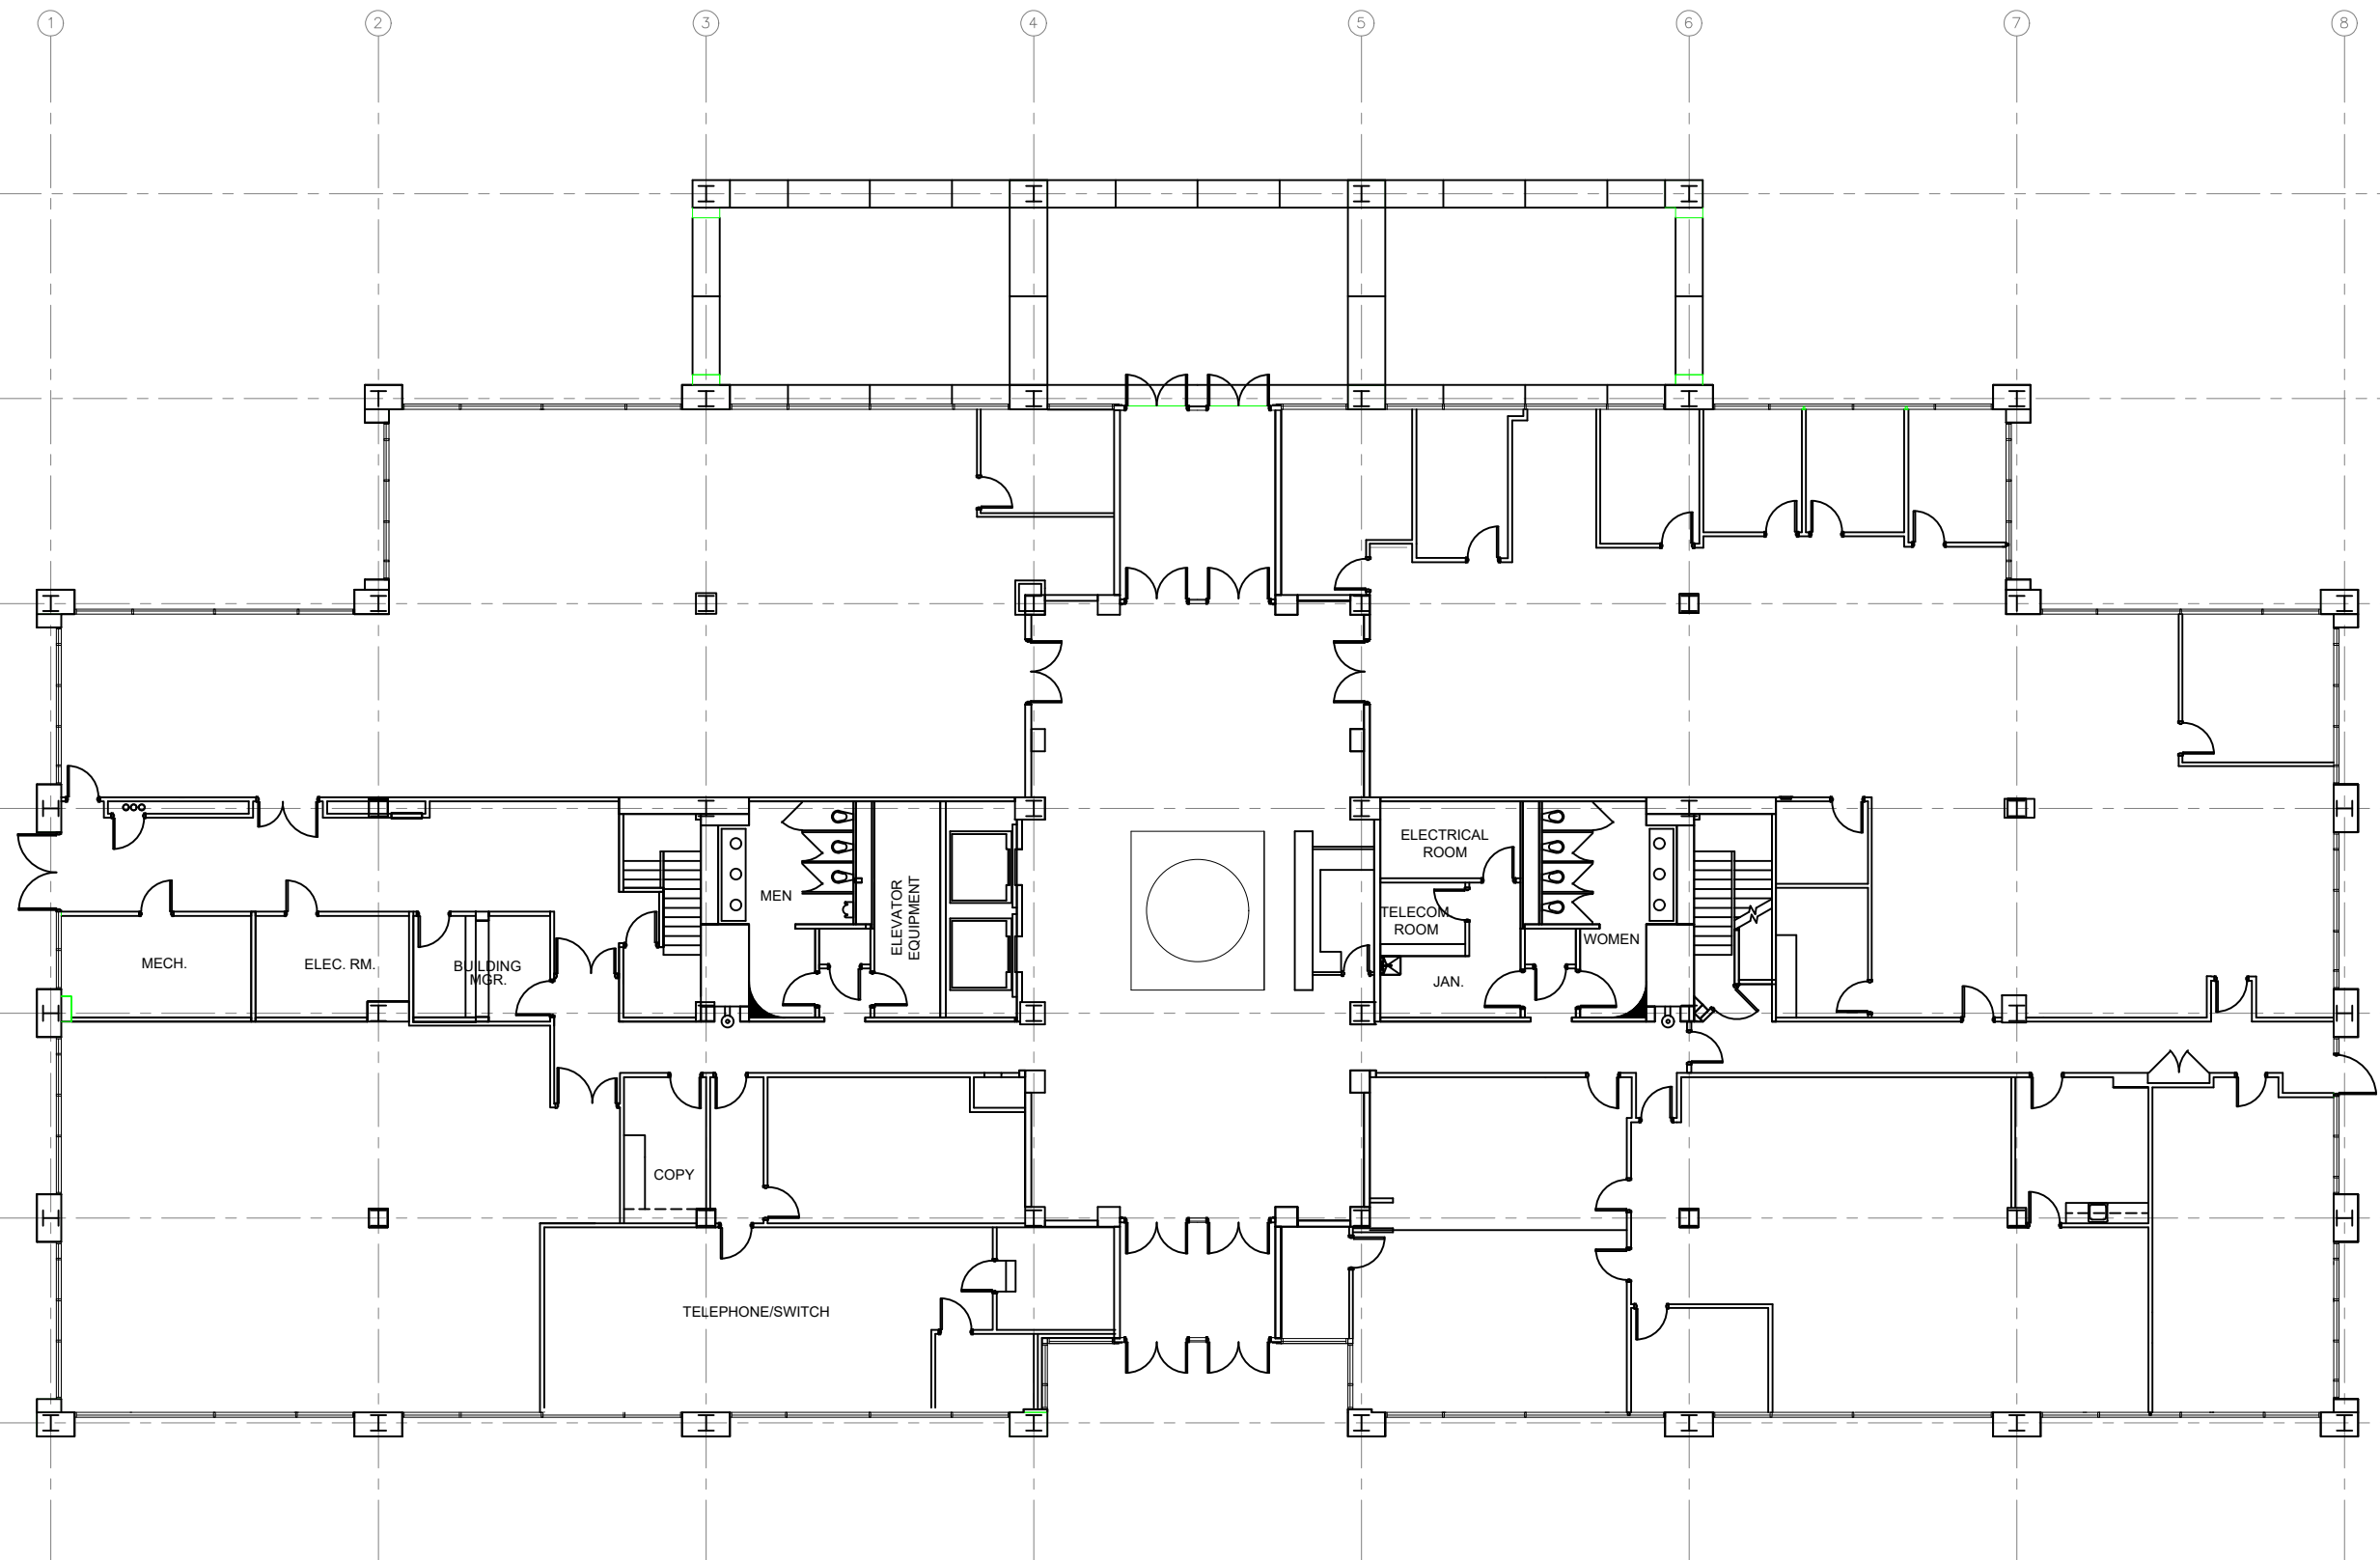

G:\Cad Files\Corporate Avenue 2003 Corporate Plaza, Memphis, TN\2003 - Corporate Ave.dwg, 6/10/2022 8:14:39 AM, Icariside, Olymbec, Olymbec

**FIRST FLOOR PLAN**  
SCALE: NTS (11X17)

**16,230 RSF**

Legend:

no.	issue	date

Title: **First Floor Plan**

Scale: N.T.S.

Drawn By:

Date:

Project Name and Location:  
**2003 Corporate Avenue  
Memphis, TN 38132**

Suite/Room #

1004 East Brooks Road  
Memphis, TN 38116  
Tel: 1-888-OLYMBEC  
WWW.OLYMBEC.COM

\*Note That All Dimensions Are Approximate and subject to change without notice