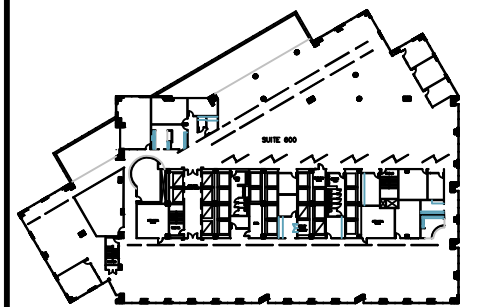

Revision	Émission	
no.	issue	date

Key Plan

Title:
6th Floor Plan
Suite 600

Scale: N.T.S.

Drawn By:

Date:

Project Name and Location:
1700 Pacific
Dallas, TX

Room #:
#600

Suite 600

SCALE: 1/32" = 1'-0"
(11x17)

37,778 RSF