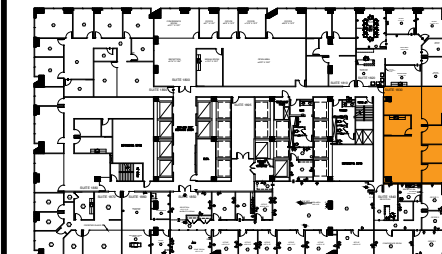

Revision		Émission	
no.	issue	date	

Key Plan

Title:
18th Floor Plan
Suite 1830

<p>1700 PACIFIC</p>	<p>OLYMBEC USA</p> <p>1700 PACIFIC DALLAS, TX, 75201 TEL: 1-888-OLYMBEC WWW.OLYMBEC.COM</p>
--------------------------------	--

Scale: N.T.S.
Drawn By:

Date:
Project Name and Location:
1700 Pacific
Dallas, TX
Room #:
#1830

Suite 1830
2,043 RSF
 SCALE: 1/8"=1'-0"
 (11"X17")

*Note That All Dimensions Are Approximate and subject to change without notice