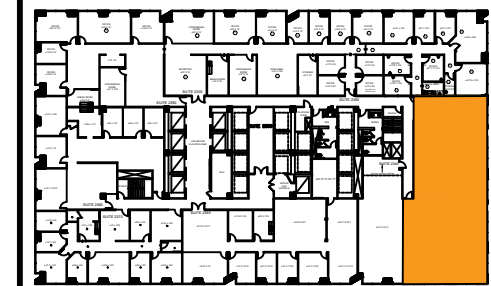

Suite 2340
 SCALE: 3/32"=1'-0"
 (11"x17")

3,915 RSF

Revision	Emission	

no.	issue	date

Key Plan

Title:
 23rd Floor Plan
 Suite 2340

1700 PACIFIC DALLAS, TX, 75201 TEL: 1-888-OLYMBEC WWW.OLYMBEC.COM	

Scale: N.T.S.
 Drawn By:

Date:
 Project Name and Location:
 1700 Pacific
 Dallas, TX

Room #:
 #2340

*Note That All Dimensions Are Approximate and subject to change without notice