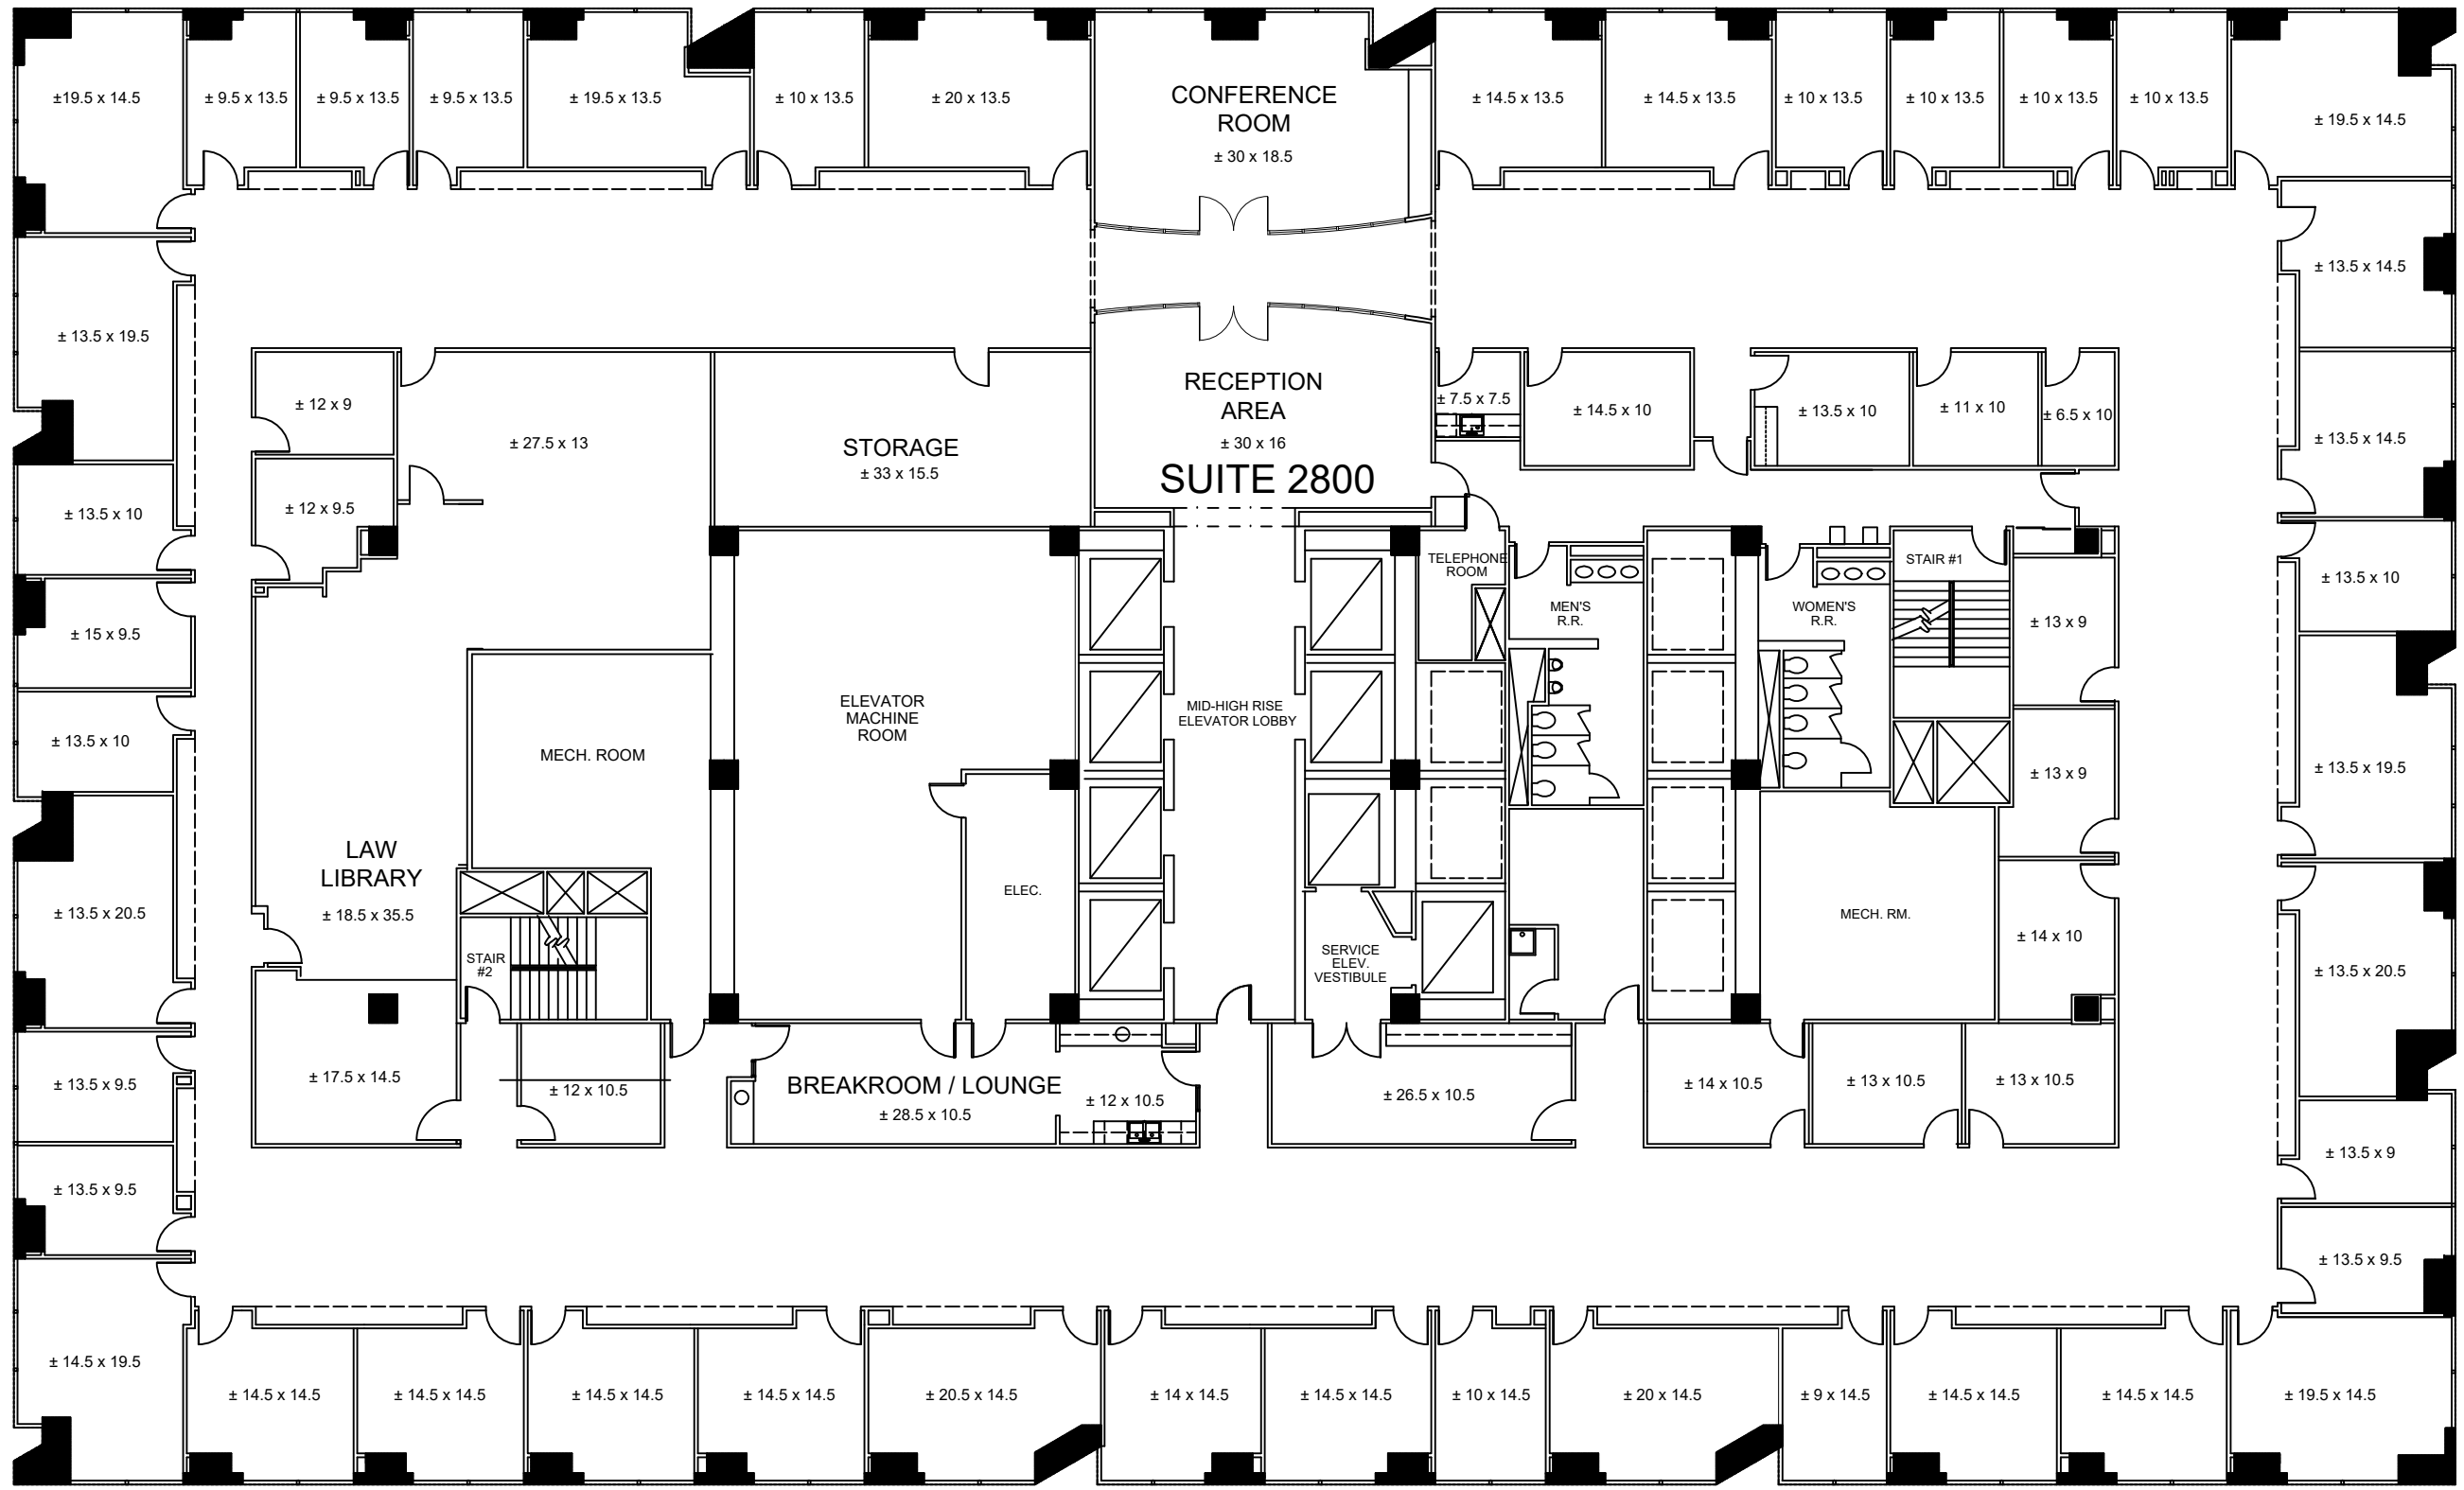

Revision		Émission	
no.	issue	no.	date

Key Plan

Title:
28th Floor Plan
Suite 2800

Scale: As Shown
Drawn By:

Date:
Project Name and Location:
1700 Pacific
Dallas, TX
Room #:
#2800

Suite 2800
SCALE: 1/16"=1'-0"

26,808 RSF

*Note That All Dimensions Are Approximate and subject to change without notice

G:\Cad Files\Pacific\1700_Pacific\1700_Pacific.DWG, 11/25/2022 2:17:50 PM, zdenbow