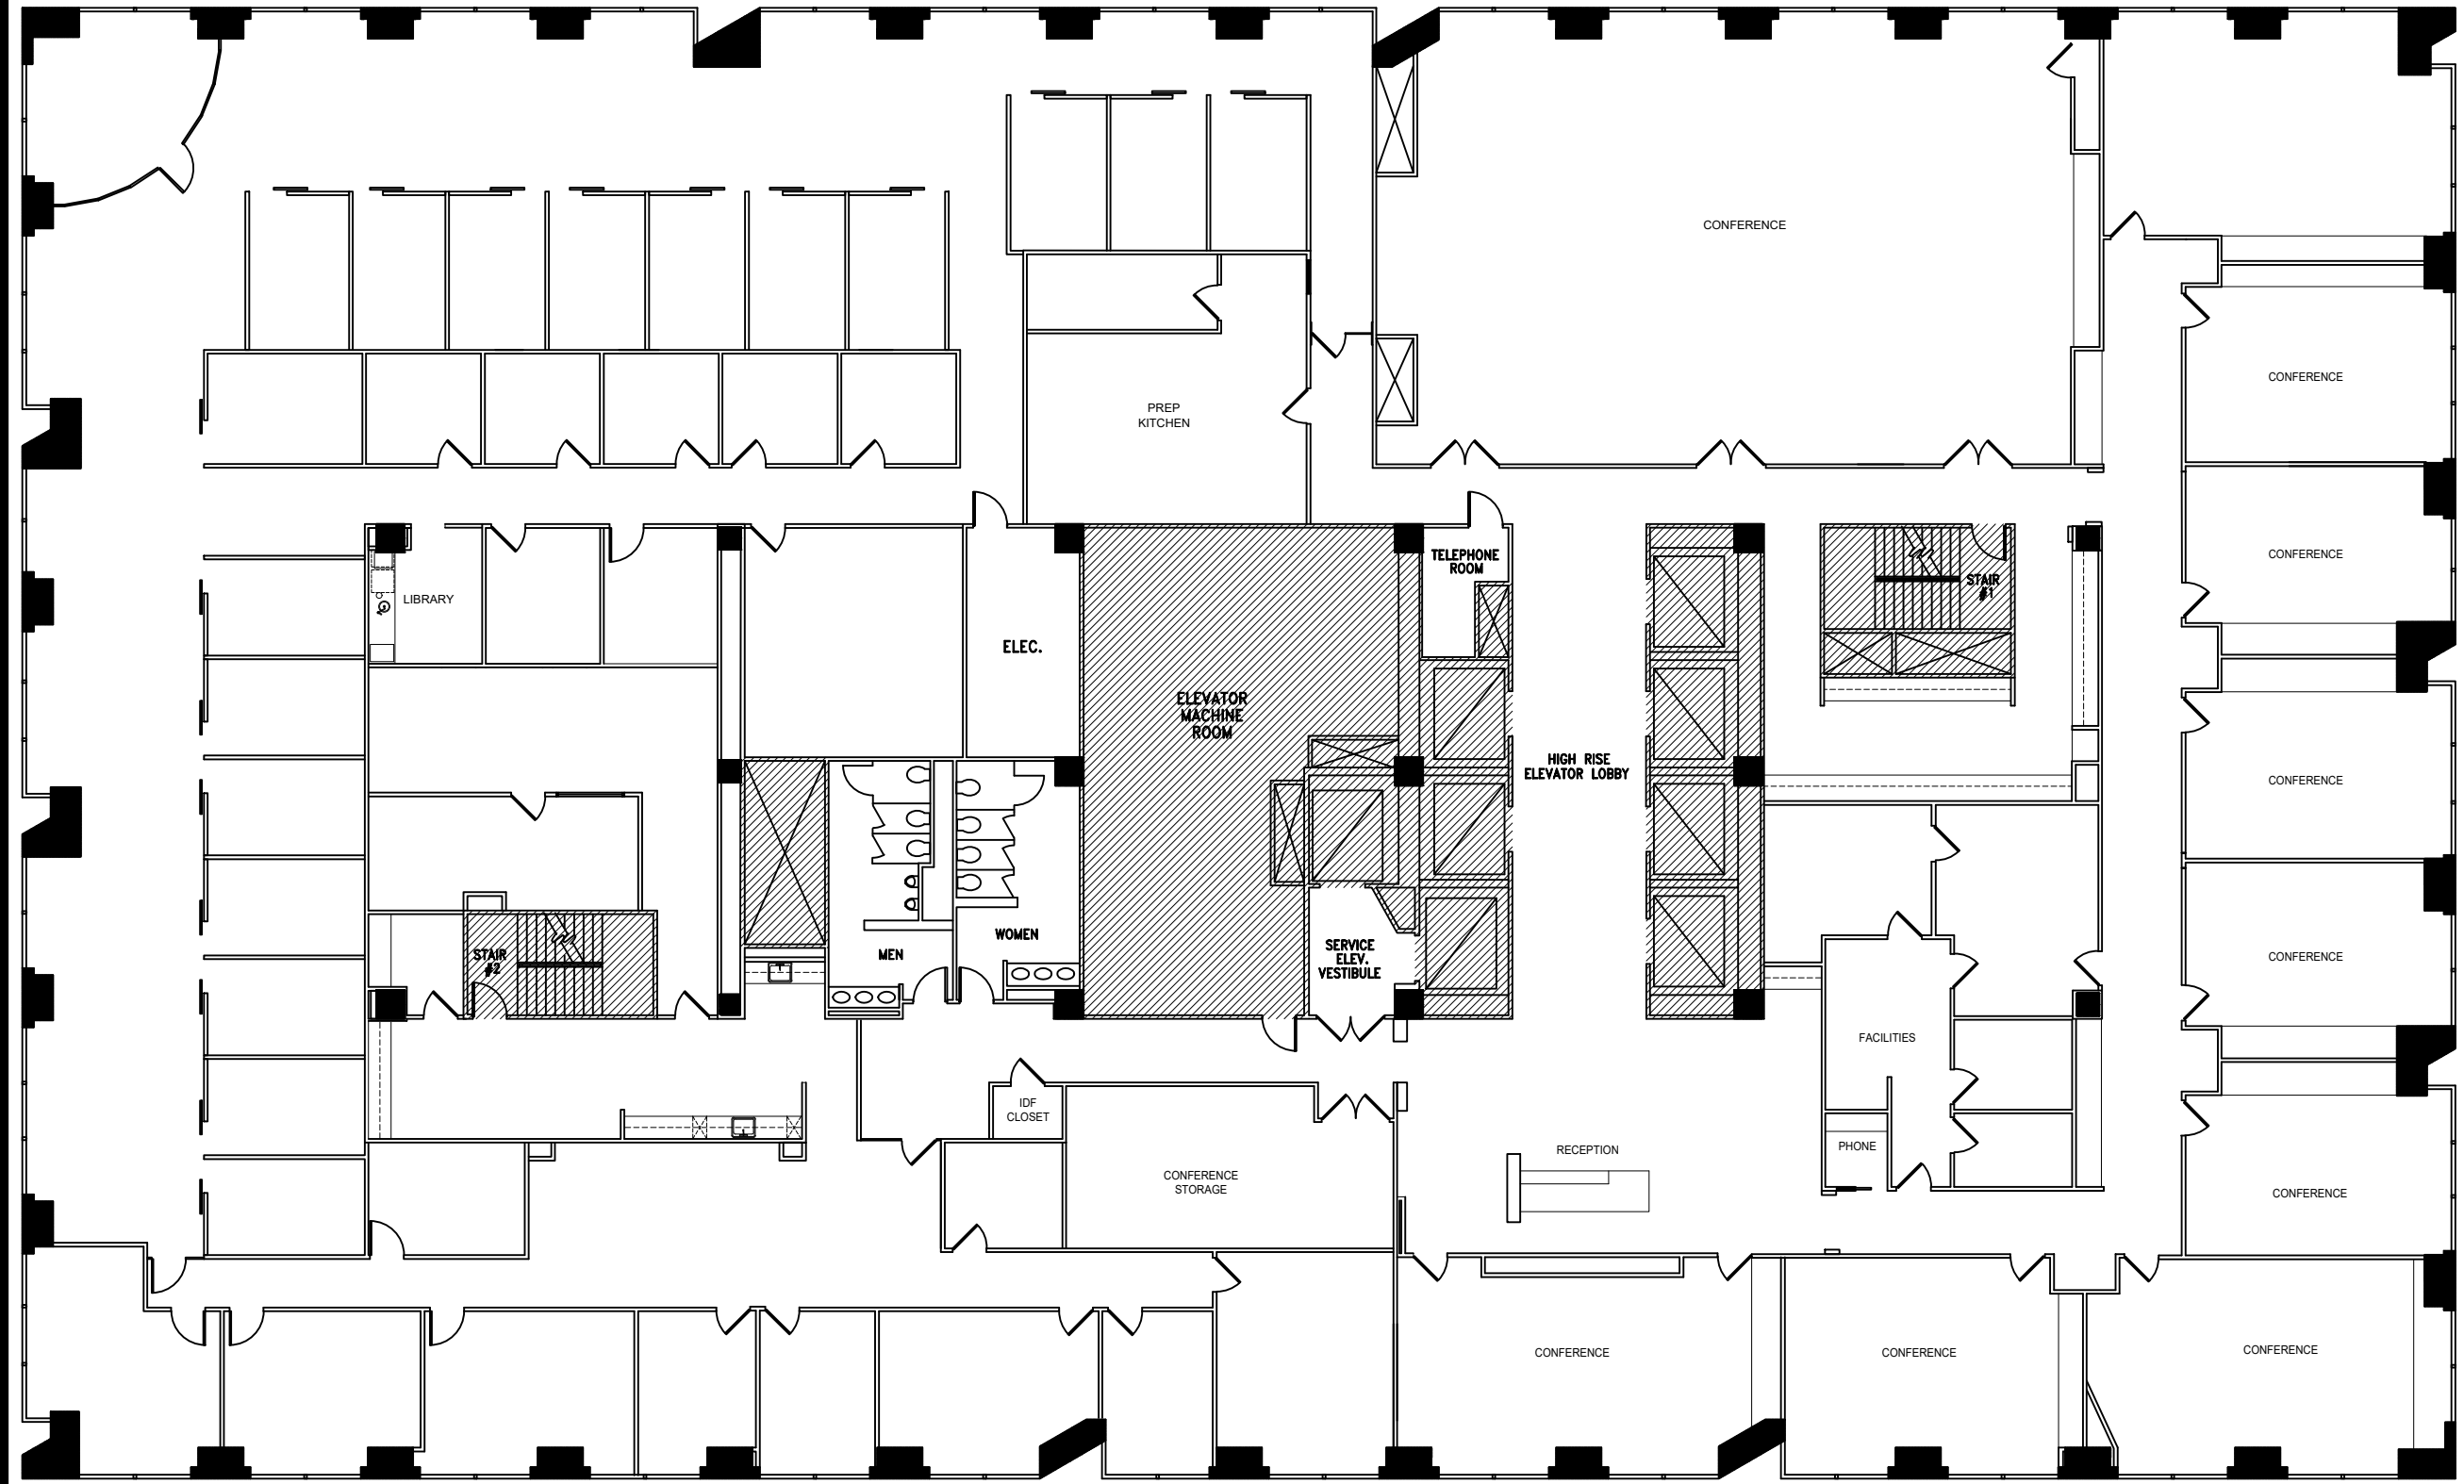

Revision	Émission	
no.	issue	date

Key Plan

Title:
39th Floor Plan

Scale: As Shown
Drawn By:

Date:
Project Name and Location:
1700 Pacific
Dallas, TX

Room #:
#3900

Suite 3900 **27,551 RSF**
 SCALE: 1/16"=1'-0"

*Note That All Dimensions Are Approximate and subject to change without notice