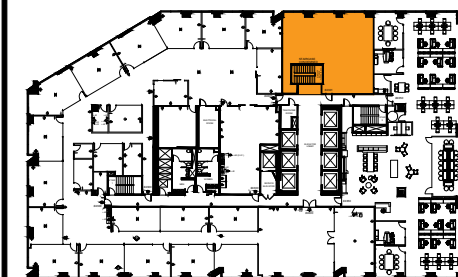

Revision	Émission	
no.	issue	date

Key Plan

Title:  
43rd Floor Plan  
Suite #4301

Scale: N.T.S.

Drawn By:

Date:

Project Name and Location:  
1700 Pacific  
Dallas, TX

Room #:  
#4301

Suite #4301  
SCALE: 1/16"=1'-0"

1,869 RSF