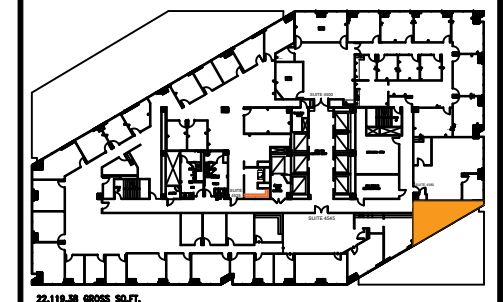

SUITE 4570

Revision		Émission	
no.	issue	date	

22,119.38 GROSS SQ.FT.

Key Plan

Title:  
45th Floor Plan  
Suite 4570

Scale: N.T.S.

Drawn By:

Date:

Project Name and Location:  
1700 Pacific  
Dallas, TX

Room #:  
#4570

Suite 4570

461 RSF

SCALE: 1/4"=1'-0"  
(11"x17")