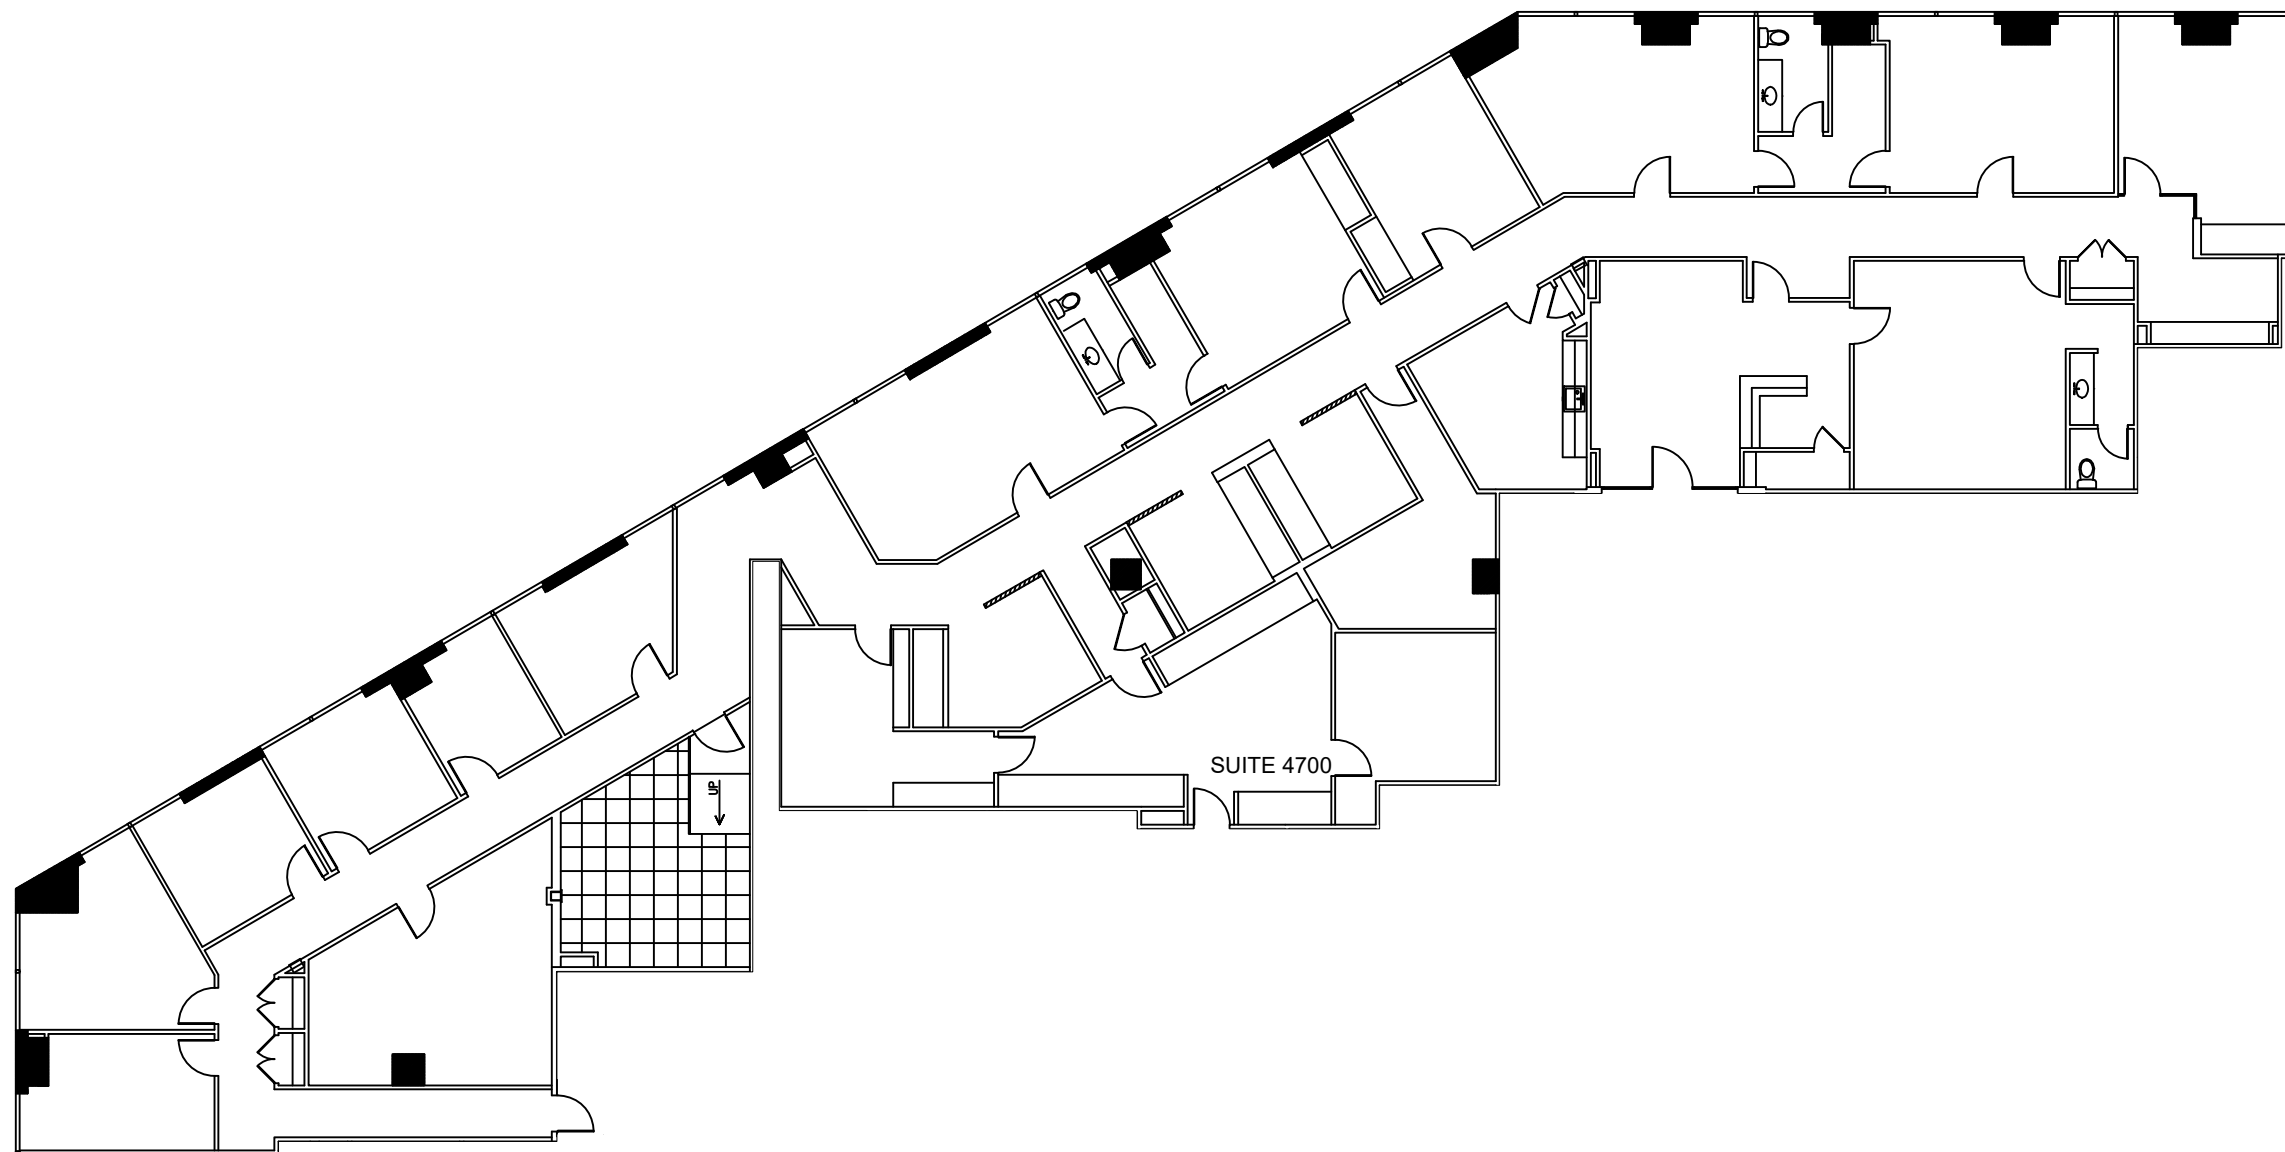

Revision	Émission	
no.	issue	date

Key Plan

Title:
47th Floor Plan
Suite 4700

1700 PACIFIC DALLAS, TX, 75201 TEL: 1-888-OLYMBEC WWW.OLYMBEC.COM	

Scale: As Shown
 Drawn By: BB
 Date: 09.13.2019
 Project Name and Location:
 1700 Pacific
 Dallas, TX
 Room #:
 #4700

Suite 4700 **8,870 RSF**
 SCALE: 3/32"=1'-0"
 (11"x17")

*Note That All Dimensions Are Approximate and subject to change without notice